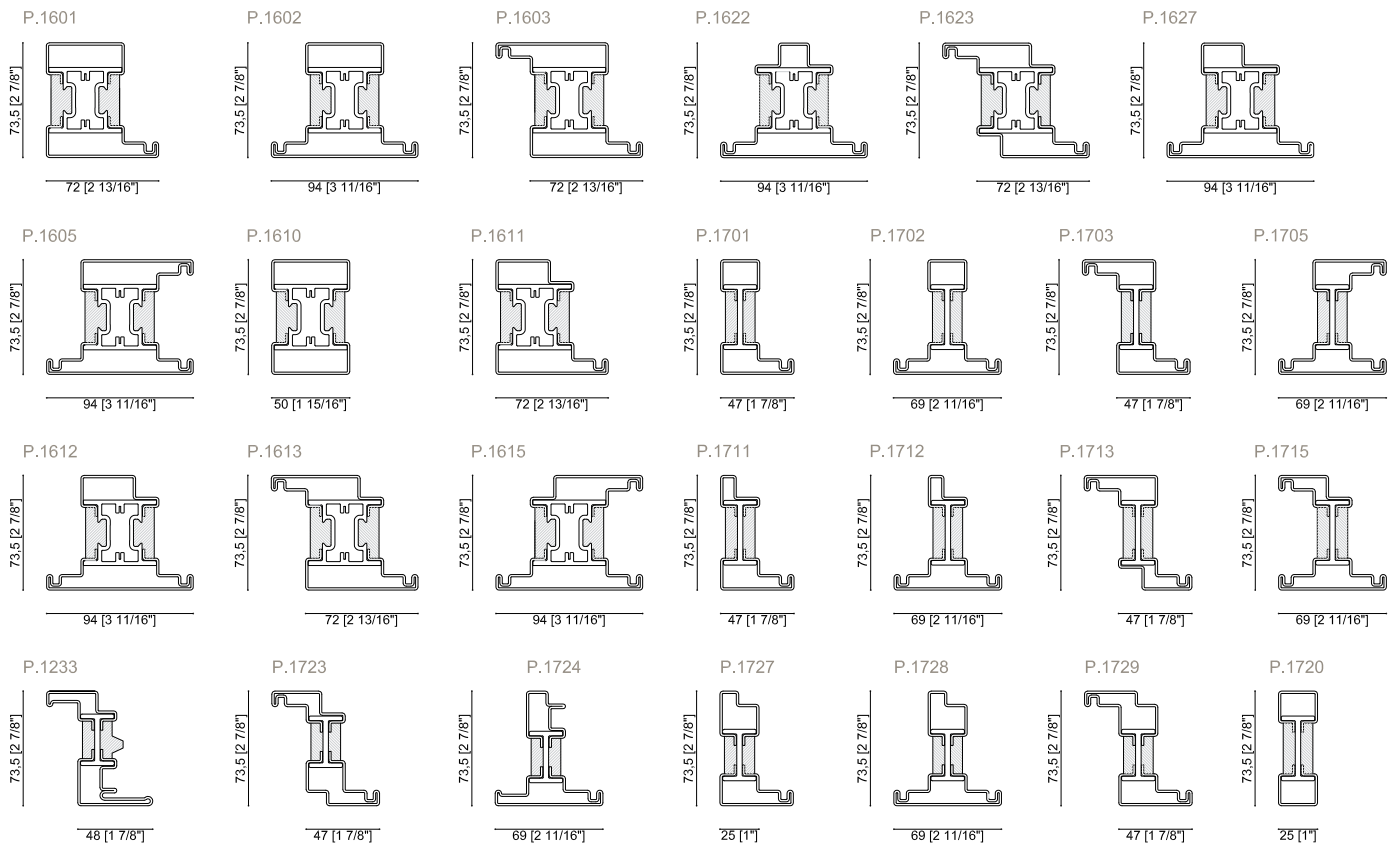

profiles

BROMBAL

discoverbrombal.com