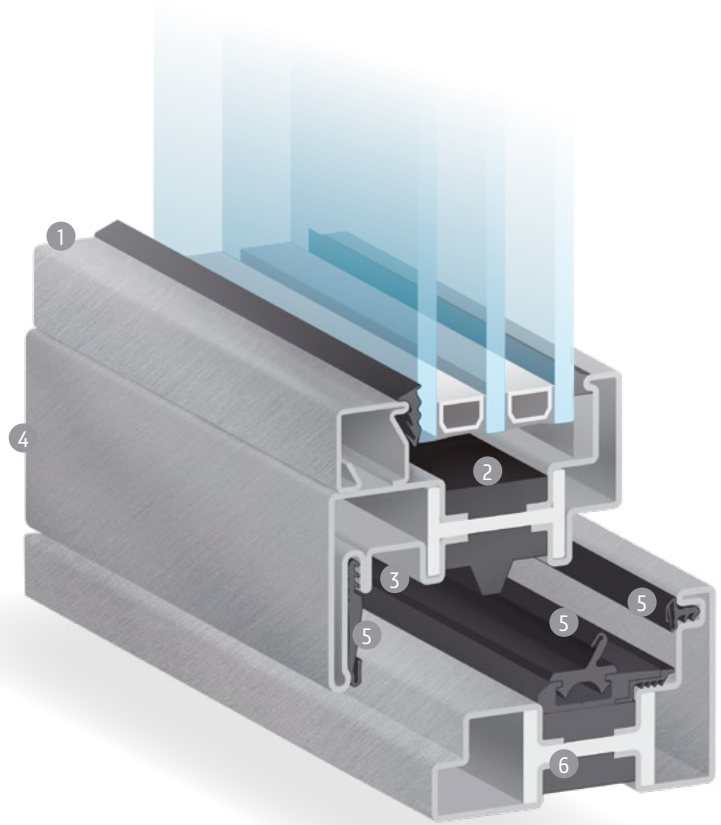

# ALFA 75

- ① glazing bead
- ② maximum glazing pocket of 46mm (1 13/16")
- ③ fitting groove for hardware
- ④ flush on the exterior and interior
- ⑤ frame with weep system and triple gasket
- ⑥ structural thermal break in polyamide and polyurethane