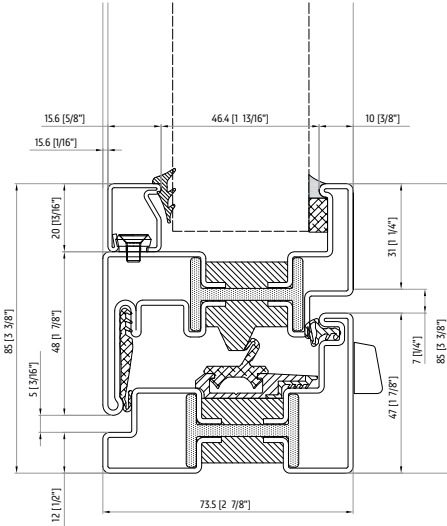

# ALFA 75

- ① glazing bead
- ② maximum glazing pocket of 46mm (1 13/16")
- ③ fitting groove for hardware
- ④ flush on the exterior and interior
- ⑤ frame with weep system and triple gasket
- ⑥ structural thermal break in polyamide and polyurethane