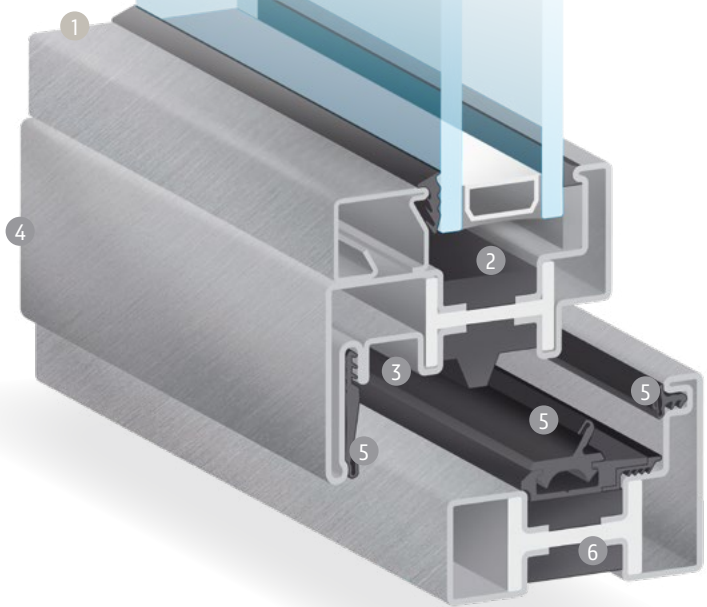

ALFA 65

- ① glazing bead
- ② maximum glazing pocket of 47mm (1 7/8")
- ③ fitting groove for hardware
- ④ flush on the exterior and rebated on the interior
- ⑤ frame with weep system and triple gasket
- ⑥ structural thermal break in polyamide and polyurethane