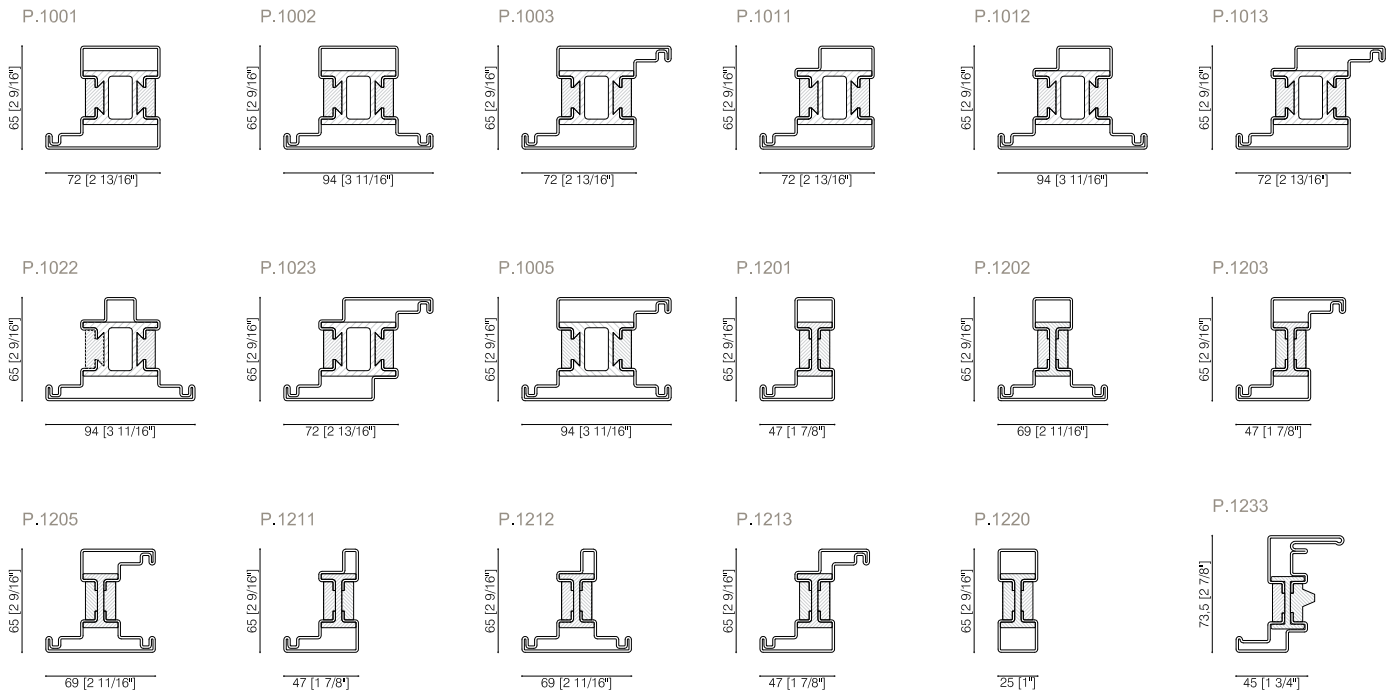

profiles

BROMBAL

discoverbrombal.com