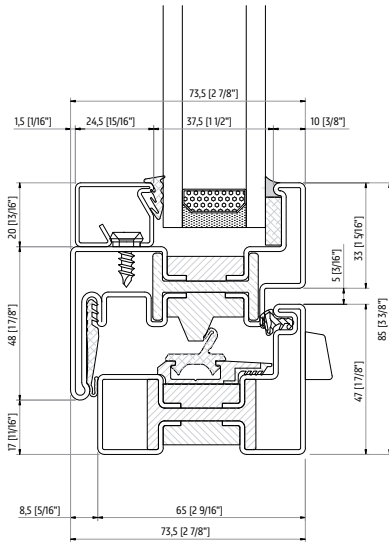

ALFA 65

- ① glazing bead
- ② maximum glazing pocket of 47mm (1 7/8")
- ③ fitting groove for hardware
- ④ flush on the exterior and rebated on the interior
- ⑤ frame with weep system and triple gasket
- ⑥ structural thermal break in polyamide and polyurethane