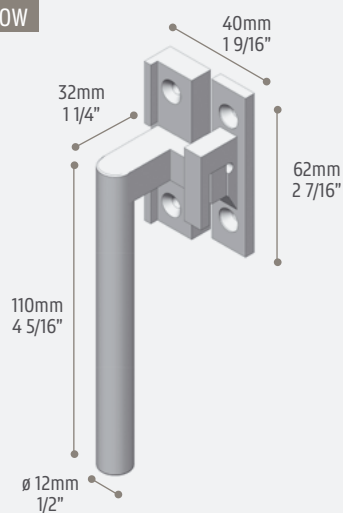

# ROUND CAM HANDLE

This cam handle with a round shape is perfect for classic and elegant design

MULTIPOINT OPTIONS

SYSTEM	WINDOWS & DOORS TYPOLOGY
OS2	Casement
EBE	

art. 012 - WIDE

art. 012 - NARROW

Stainless steel  
scotch brite