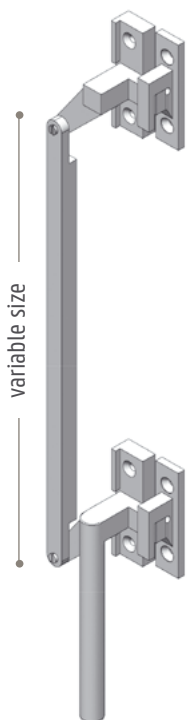

# ROUND CAM HANDLE

This cam handle with a round shape is perfect for classic and elegant design

MULTIPOINT OPTIONS

SYSTEM	WINDOWS & DOORS TYPOLOGY
OS2	Casement
EBE	

art. 012 - WIDE

art. 012 - NARROW

Stainless steel  
scotch brite

Stainless steel  
glass blasted  
blackened

Burnished brass

Cor-Ten

Painted