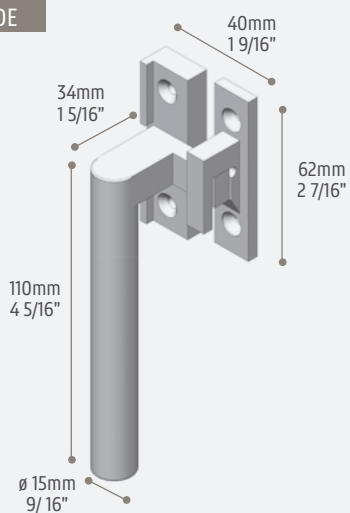

# ROUND CAM HANDLE

This cam handle with a round shape is perfect for classic and elegant design

MULTIPOINT OPTIONS

SYSTEM	WINDOWS & DOORS TYPOLOGY
OS2	Casement
EBE	

art. 012 - WIDE

art. 012 - NARROW

Stainless steel  
scotch brite