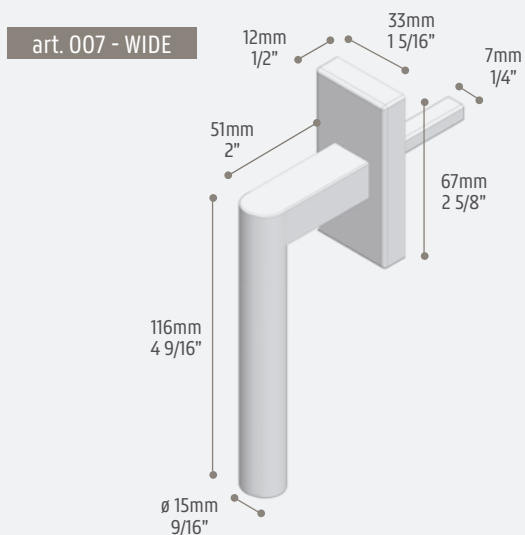

EBE

ROUND WINDOW HANDLE

This handle with a round shape is perfect for classic and elegant design

SYSTEM	WINDOWS & DOORS TYPOLOGY
EBE	Casement / Hopper (only with internal glazing bead)

Stainless steel
scotch brite