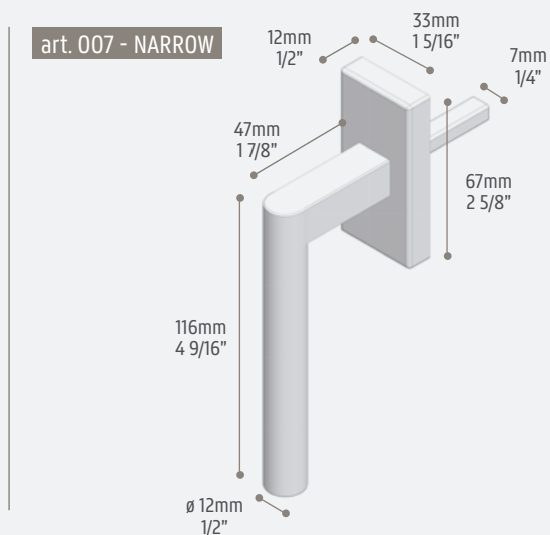

EBE

ROUND WINDOW HANDLE

This handle with a round shape is perfect for classic and elegant design

SYSTEM	WINDOWS & DOORS TYPOLOGY
EBE	Casement / Hopper (only with internal glazing bead)

Stainless steel
scotch brite