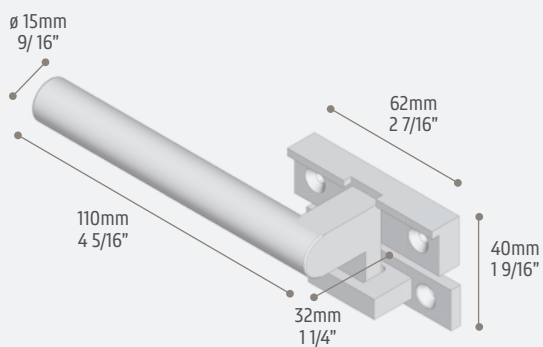

# ROUND CAM HANDLE

This cam handle with a round shape is perfect for classic and elegant design

SYSTEM	WINDOWS & DOORS TYPOLOGY
OS2	Awning
EBE	

art. 010 - WIDE

art. 010 - NARROW

Stainless steel  
scotch brite