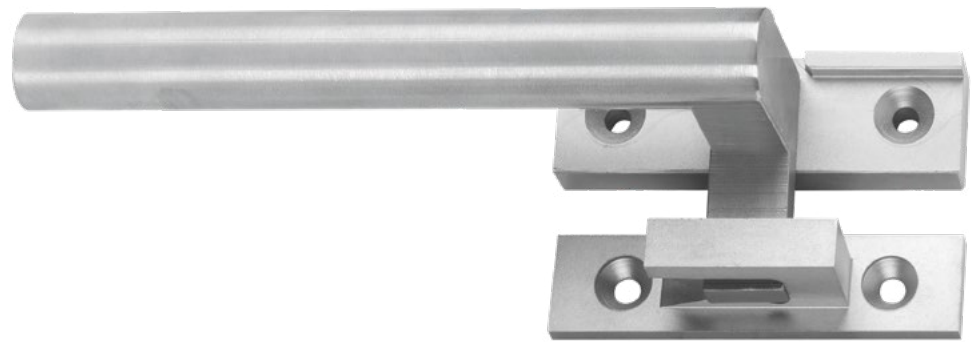

# ROUND CAM HANDLE

This cam handle with a round shape is perfect for classic and elegant design

SYSTEM	WINDOWS & DOORS TYPOLOGY
OS2	Awning
EBE	

art. 010 - WIDE

art. 010 - NARROW

Stainless steel  
scotch brite