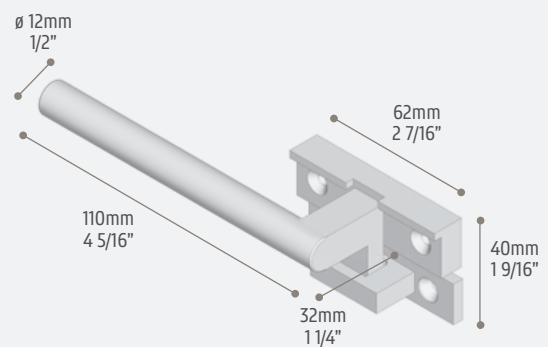

# ROUND CAM HANDLE

This cam handle with a round shape is perfect for classic and elegant design

SYSTEM	WINDOWS & DOORS TYPOLOGY
OS2	Awning
EBE	

art. 010 - WIDE

art. 010 - NARROW

Stainless steel  
scotch brite