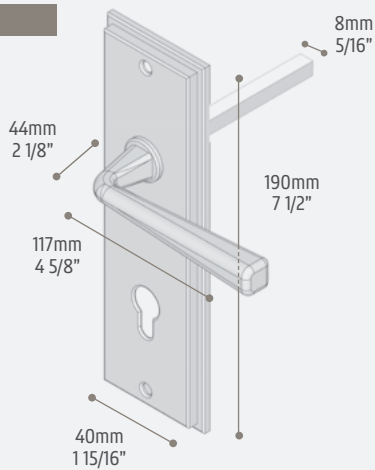

SYSTEM	WINDOWS & DOORS TYPOLOGY
OS2	Doors / Vertical Pivot

art. 017