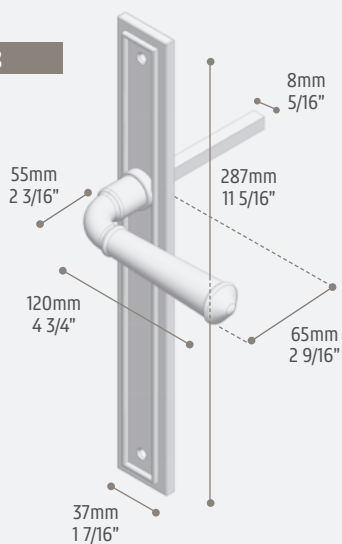

SYSTEM	WINDOWS & DOORS TYPOLOGY
OS2	Doors / Vertical Pivot / Bifold Casement
EBE	

art. 018