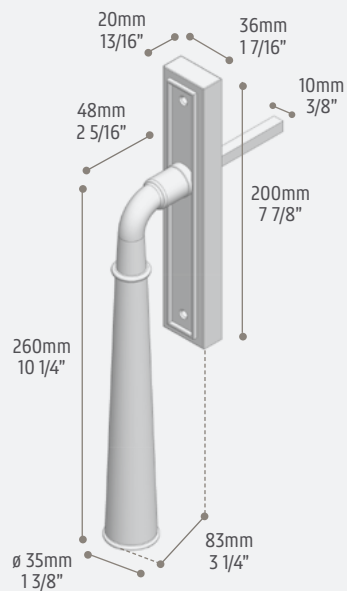

SYSTEM	WINDOWS & DOORS TYPOLOGY
EBE	Lift and Slide Doors

art. 021