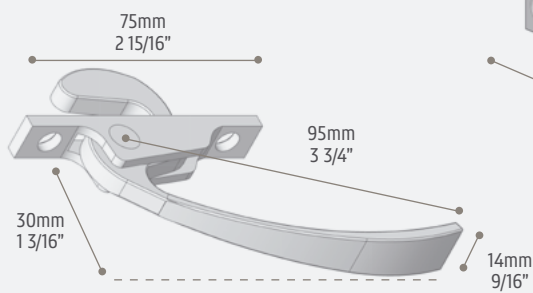

OS2

PUSH BAR + SINGLE POINT HANDLE

This underscreen push bar allows the windows to be opened and operated without the need for wickets in your screen. It features a gasketed saddle for weather sealing.

WINDOW LIMIT DIMENSION

1 PULL + 1 PUSH until 3'6"

2 PULL + 1 PUSH from 3'6" to 4'6"

2 PULL + 2 PUSH from 4'6" to 5'6"

maximum weight 100kg / 220 lb

SYSTEM	WINDOWS & DOORS TYPOLOGY
OS2	Awning

art. 013

art. 014

Burnished brass