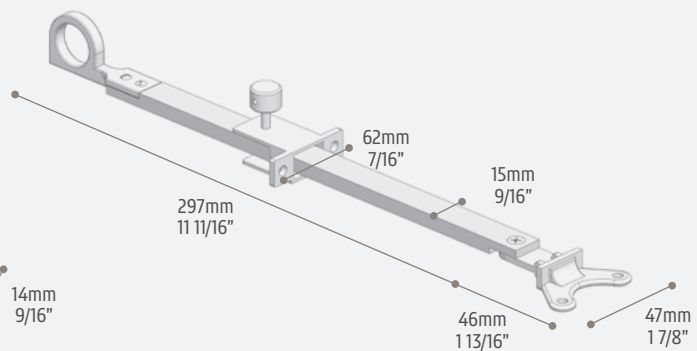

OS2

PUSH BAR + SINGLE POINT HANDLE

This underscreen push bar allows the windows to be opened and operated without the need for wickets in your screen. It features a gasketed saddle for weather sealing.

WINDOW LIMIT DIMENSION

1 PULL + 1 PUSH until 3'6"

2 PULL + 1 PUSH from 3'6" to 4'6"

2 PULL + 2 PUSH from 4'6" to 5'6"

maximum weight 100kg / 220 lb

SYSTEM	WINDOWS & DOORS TYPOLOGY
OS2	Awning

art. 013

art. 014

Burnished brass