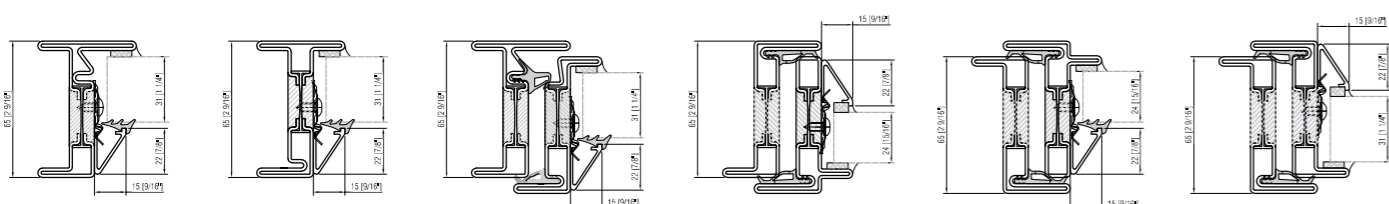

PA.2608  
square glazing bead

- FIXED FRAME 20mm (13/16") leg interior glazing bead
- FIXED FRAME 15mm (9/16") leg interior glazing bead
- WINDOW/DOOR open in interior glazing bead
- WINDOW/DOOR open in exterior glazing bead
- WINDOW/DOOR open out interior glazing bead
- WINDOW/DOOR open out exterior glazing bead

PA.2629  
sloped glazing bead

- FIXED FRAME 20mm (13/16") leg interior glazing bead
- FIXED FRAME 15mm (9/16") leg interior glazing bead
- WINDOW/DOOR open in interior glazing bead
- WINDOW/DOOR open in exterior glazing bead
- WINDOW/DOOR open out interior glazing bead
- WINDOW/DOOR open out exterior glazing bead