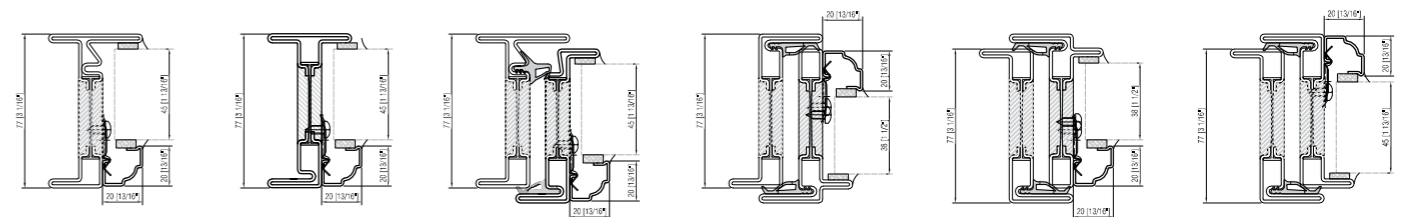

- FIXED FRAME 20mm (13/16") leg interior glazing bead
- FIXED FRAME 15mm (9/16") leg interior glazing bead
- WINDOW/DOOR open in interior glazing bead
- WINDOW/DOOR open in exterior glazing bead
- WINDOW/DOOR open out interior glazing bead
- WINDOW/DOOR open out exterior glazing bead