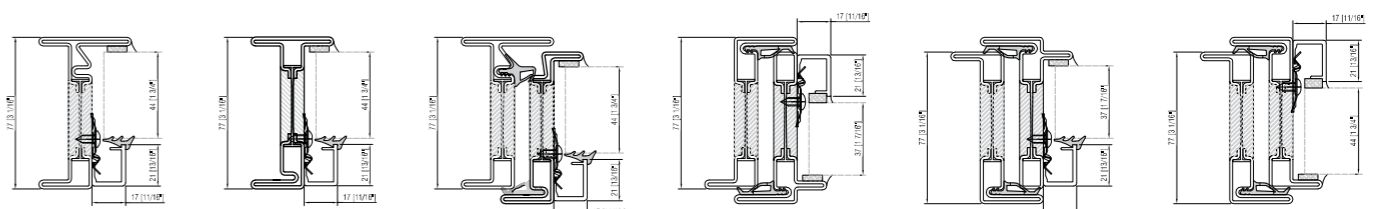

- FIXED FRAME 20mm (13/16") leg interior glazing bead
- FIXED FRAME 15mm (9/16") leg interior glazing bead
- WINDOW/DOOR open in interior glazing bead
- WINDOW/DOOR open in exterior glazing bead
- WINDOW/DOOR open out interior glazing bead
- WINDOW/DOOR open out exterior glazing bead