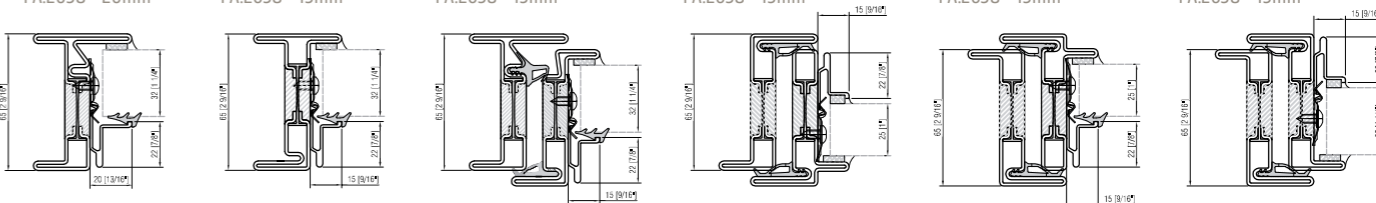

- FIXED FRAME 20mm (13/16") leg interior glazing bead
- FIXED FRAME 15mm (9/16") leg interior glazing bead
- WINDOW/DOOR open in interior glazing bead
- WINDOW/DOOR open in exterior glazing bead
- WINDOW/DOOR open out interior glazing bead
- WINDOW/DOOR open out exterior glazing bead