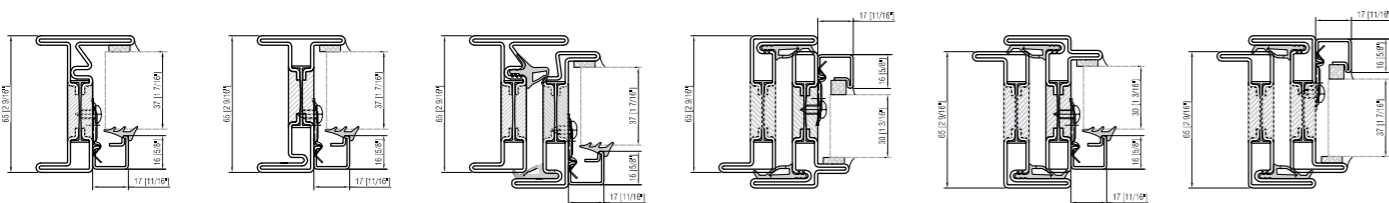

### P.2607

square glazing bead

- FIXED FRAME 20mm (13/16") leg interior glazing bead
- FIXED FRAME 15mm (9/16") leg interior glazing bead
- WINDOW/DOOR open in interior glazing bead
- WINDOW/DOOR open in exterior glazing bead
- WINDOW/DOOR open out interior glazing bead
- WINDOW/DOOR open out exterior glazing bead

### P.2606

square glazing bead

- FIXED FRAME 20mm (13/16") leg interior glazing bead
- FIXED FRAME 15mm (9/16") leg interior glazing bead
- WINDOW/DOOR open in interior glazing bead
- WINDOW/DOOR open in exterior glazing bead
- WINDOW/DOOR open out interior glazing bead
- WINDOW/DOOR open out exterior glazing bead