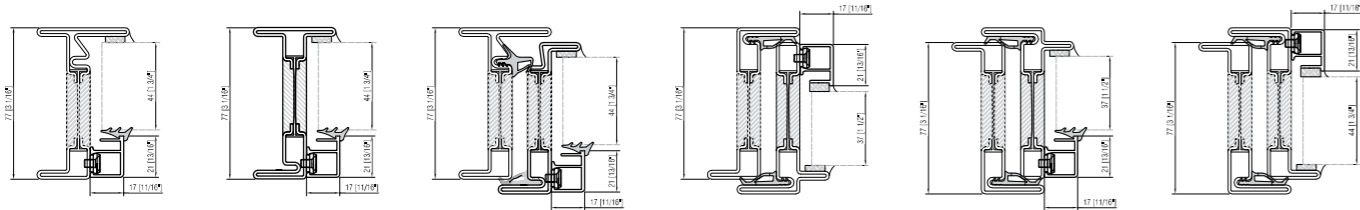

- FIXED FRAME 20mm (13/16") leg interior glazing bead
- FIXED FRAME 15mm (9/16") leg interior glazing bead
- WINDOW/DOOR open in interior glazing bead
- WINDOW/DOOR open in exterior glazing bead
- WINDOW/DOOR open out interior glazing bead
- WINDOW/DOOR open out exterior glazing bead