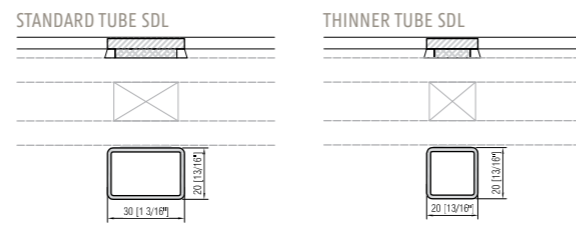

TUBE SDL AVAILABLE FOR: P.2607