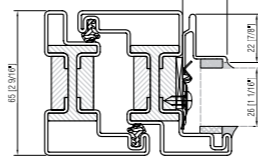

# aluminum

available for GALVANIZED STEEL POWDER COATED

PA.2038  
L glazing bead

FIXED FRAME interior glazing bead

WINDOW open in interior glazing bead

DOOR open out interior glazing bead

WINDOW open out exterior glazing bead