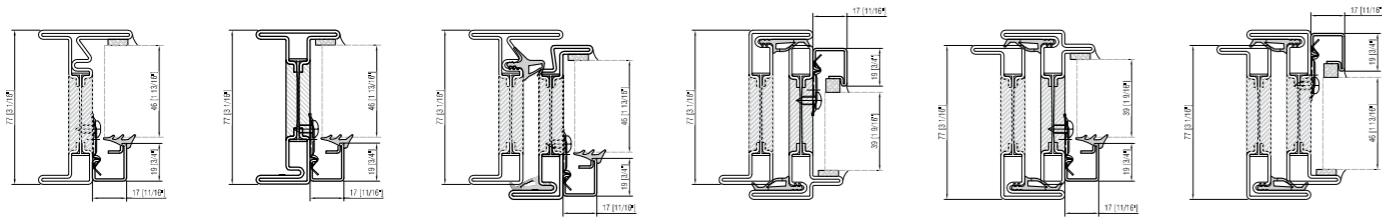

- FIXED FRAME 20mm (13/16") leg interior glazing bead
- FIXED FRAME 15mm (9/16") leg interior glazing bead
- WINDOW/DOOR open in interior glazing bead
- WINDOW/DOOR open in exterior glazing bead
- WINDOW/DOOR open out interior glazing bead
- WINDOW/DOOR open out exterior glazing bead