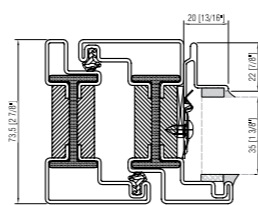

# aluminum

available for GALVANIZED STEEL POWDER COATED

PA.2038  
L glazing bead

FIXED FRAME interior glazing bead

WINDOW open in interior glazing bead

DOOR open out interior glazing bead

WINDOW open out exterior glazing bead