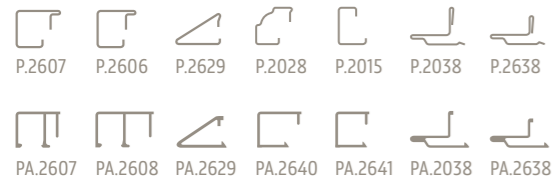

## PA.2640 square glazing bead

- FIXED FRAME 20mm (13/16") leg interior glazing bead
- FIXED FRAME 15mm (9/16") leg interior glazing bead
- WINDOW/DOOR open in interior glazing bead
- WINDOW/DOOR open in exterior glazing bead
- WINDOW/DOOR open out interior glazing bead
- WINDOW/DOOR open out exterior glazing bead

## PA.2641 square glazing bead

- FIXED FRAME 20mm (13/16") leg interior glazing bead
- FIXED FRAME 15mm (9/16") leg interior glazing bead
- WINDOW/DOOR open in interior glazing bead
- WINDOW/DOOR open in exterior glazing bead
- WINDOW/DOOR open out interior glazing bead
- WINDOW/DOOR open out exterior glazing bead

# metal

available in  
GALVANIZED STEEL - CORTEN STEEL - STAINLESS STEEL - BRASS

FLAT SDL AVAILABLE FOR: