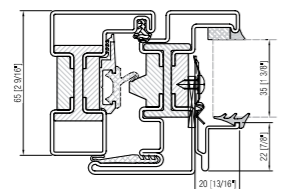

# aluminum

available for GALVANIZED STEEL POWDER COATED

PA.2038  
L glazing bead

FIXED FRAME interior glazing bead

WINDOW open in interior glazing bead

DOOR open out interior glazing bead

WINDOW open out exterior glazing bead