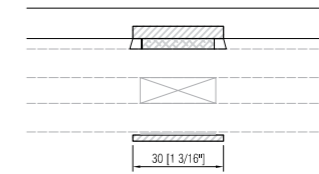

STANDARD FLAT SDL