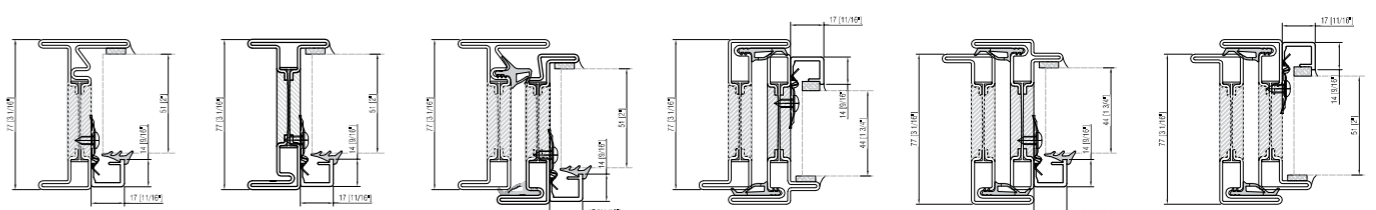

- FIXED FRAME 20mm (13/16") leg interior glazing bead
- FIXED FRAME 15mm (9/16") leg interior glazing bead
- WINDOW/DOOR open in interior glazing bead
- WINDOW/DOOR open in exterior glazing bead
- WINDOW/DOOR open out interior glazing bead
- WINDOW/DOOR open out exterior glazing bead