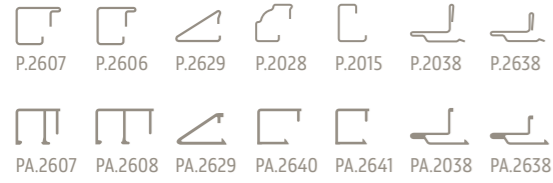

PA.2641  
square glazing bead

- FIXED FRAME 20mm (13/16") leg interior glazing bead
- FIXED FRAME 15mm (9/16") leg interior glazing bead
- WINDOW/DOOR open in interior glazing bead
- WINDOW/DOOR open in exterior glazing bead
- WINDOW/DOOR open out interior glazing bead
- WINDOW/DOOR open out exterior glazing bead

# metal

available in  
GALVANIZED STEEL - CORTEN STEEL - STAINLESS STEEL - BRASS

FLAT SDL AVAILABLE FOR: