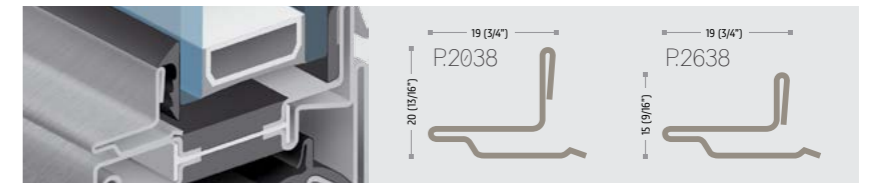

P.2038

P.2638

L glazing bead