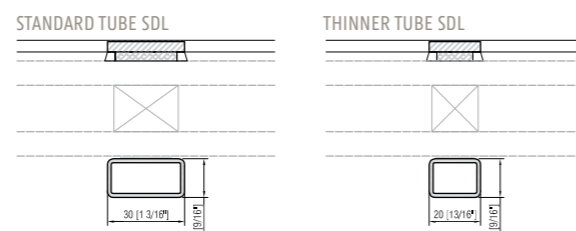

TUBE SDL AVAILABLE FOR: P.2607, PA.2606