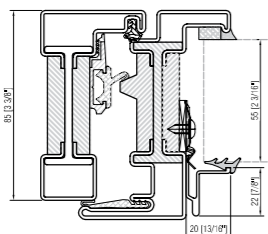

# aluminum

available for GALVANIZED STEEL POWDER COATED

PA.2038  
L glazing bead

FIXED FRAME interior glazing bead

WINDOW open in interior glazing bead

DOOR open out interior glazing bead

WINDOW open out exterior glazing bead