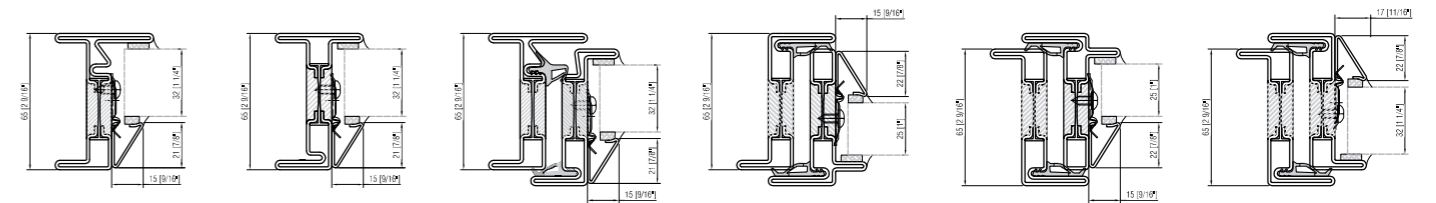

### P.2015

square glazing bead

- FIXED FRAME 20mm (13/16") leg interior glazing bead
- FIXED FRAME 15mm (9/16") leg interior glazing bead
- WINDOW/DOOR open in interior glazing bead
- WINDOW/DOOR open in exterior glazing bead
- WINDOW/DOOR open out interior glazing bead
- WINDOW/DOOR open out exterior glazing bead

### P.2629

sloped glazing bead

- FIXED FRAME 20mm (13/16") leg interior glazing bead
- FIXED FRAME 15mm (9/16") leg interior glazing bead
- WINDOW/DOOR open in interior glazing bead
- WINDOW/DOOR open in exterior glazing bead
- WINDOW/DOOR open out interior glazing bead
- WINDOW/DOOR open out exterior glazing bead