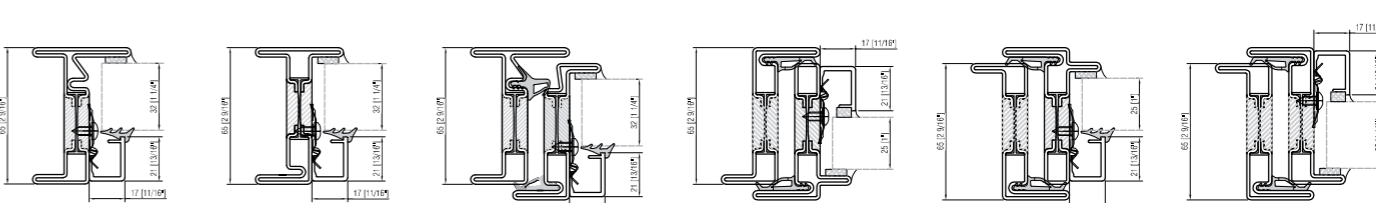

- FIXED FRAME 20mm (13/16") leg interior glazing bead
- FIXED FRAME 15mm (9/16") leg interior glazing bead
- WINDOW/DOOR open in interior glazing bead
- WINDOW/DOOR open in exterior glazing bead
- WINDOW/DOOR open out interior glazing bead
- WINDOW/DOOR open out exterior glazing bead