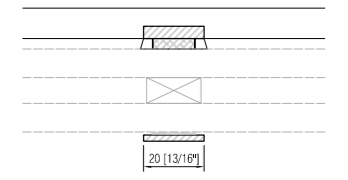

THINNER FLAT SDL