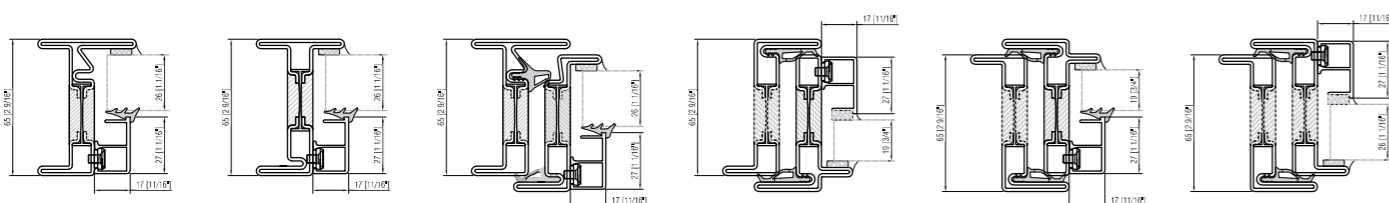

### P.2638

L glazing bead

- FIXED FRAME 20mm (13/16") leg interior glazing bead
- FIXED FRAME 15mm (9/16") leg interior glazing bead
- WINDOW/DOOR open in interior glazing bead
- WINDOW/DOOR open in exterior glazing bead
- WINDOW/DOOR open out interior glazing bead
- WINDOW/DOOR open out exterior glazing bead

# aluminum

available for  
GALVANIZED STEEL POWDER COATED

PA.2607  
square glazing bead

- FIXED FRAME 20mm (13/16") leg interior glazing bead
- FIXED FRAME 15mm (9/16") leg interior glazing bead
- WINDOW/DOOR open in interior glazing bead
- WINDOW/DOOR open in exterior glazing bead
- WINDOW/DOOR open out interior glazing bead
- WINDOW/DOOR open out exterior glazing bead

PA.2608  
square glazing bead

- FIXED FRAME 20mm (13/16") leg interior glazing bead
- FIXED FRAME 15mm (9/16") leg interior glazing bead
- WINDOW/DOOR open in interior glazing bead
- WINDOW/DOOR open in exterior glazing bead
- WINDOW/DOOR open out interior glazing bead
- WINDOW/DOOR open out exterior glazing bead