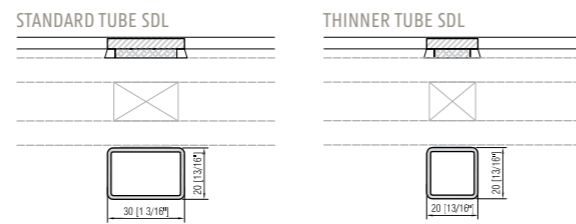

TUBE SDL AVAILABLE FOR: P.2607