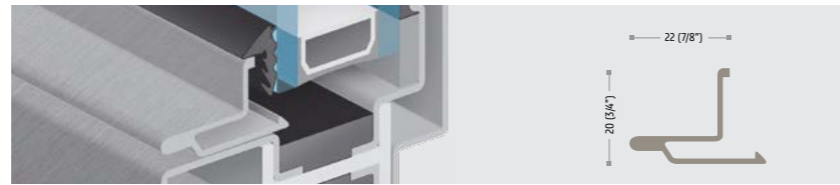

aluminum

available for GALVANIZED STEEL POWDER COATED

PA.2038
L glazing bead