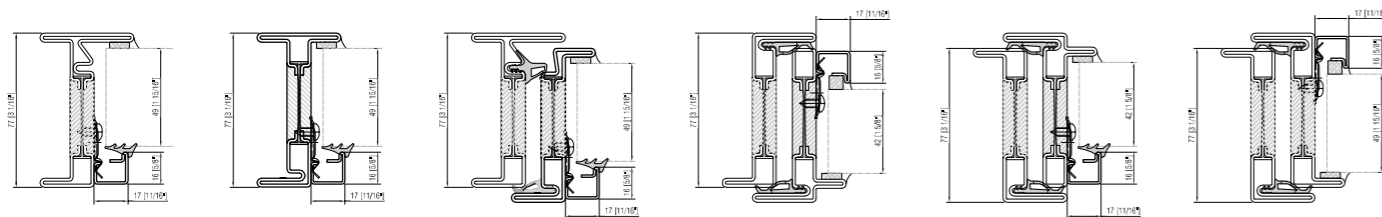

- FIXED FRAME 20mm (13/16") leg interior glazing bead
- FIXED FRAME 15mm (9/16") leg interior glazing bead
- WINDOW/DOOR open in interior glazing bead
- WINDOW/DOOR open in exterior glazing bead
- WINDOW/DOOR open out interior glazing bead
- WINDOW/DOOR open out exterior glazing bead