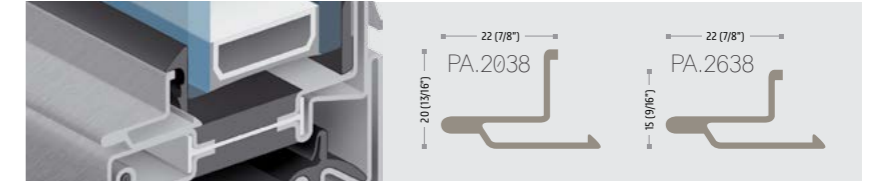

PA.2038
PA.2638
L glazing bead