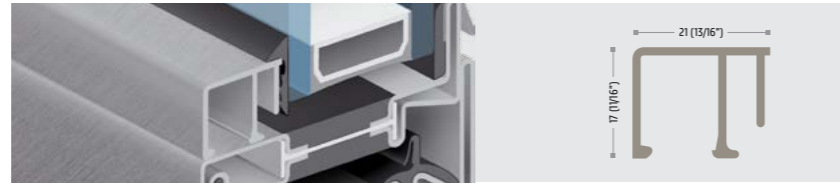

aluminum

available for
GALVANIZED STEEL POWDER COATED

PA.2607
square glazing bead