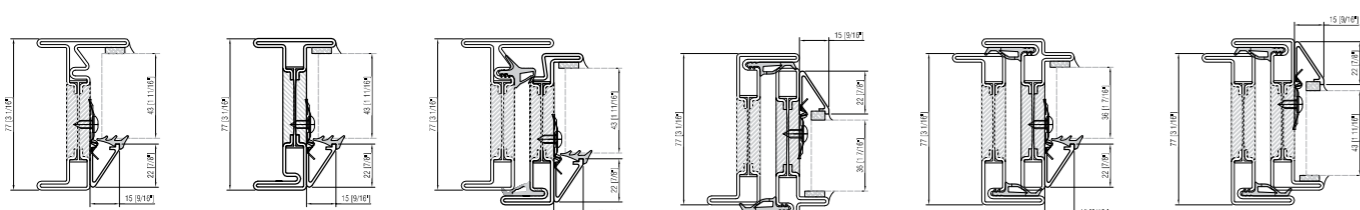

- FIXED FRAME 20mm (13/16") leg interior glazing bead
- FIXED FRAME 15mm (9/16") leg interior glazing bead
- WINDOW/DOOR open in interior glazing bead
- WINDOW/DOOR open in exterior glazing bead
- WINDOW/DOOR open out interior glazing bead
- WINDOW/DOOR open out exterior glazing bead