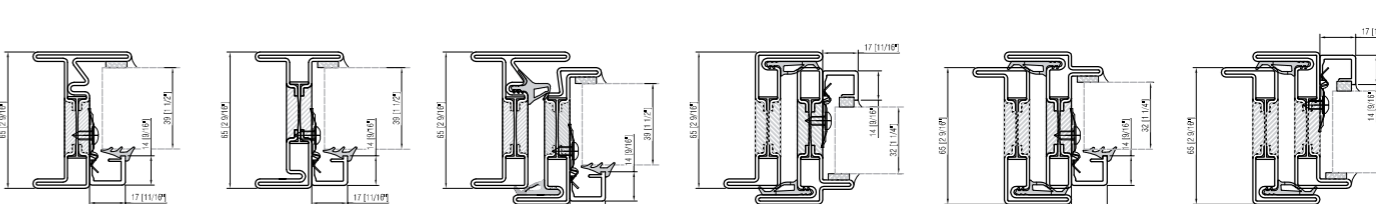

- FIXED FRAME 20mm (13/16") leg interior glazing bead
- FIXED FRAME 15mm (9/16") leg interior glazing bead
- WINDOW/DOOR open in interior glazing bead
- WINDOW/DOOR open in exterior glazing bead
- WINDOW/DOOR open out interior glazing bead
- WINDOW/DOOR open out exterior glazing bead