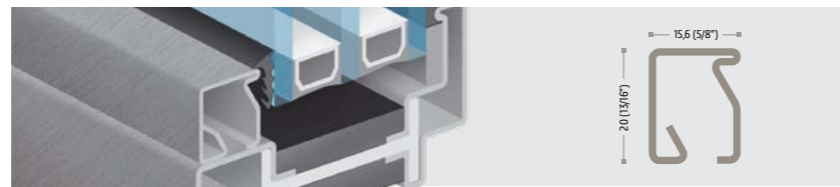

P.2007 square glazing bead