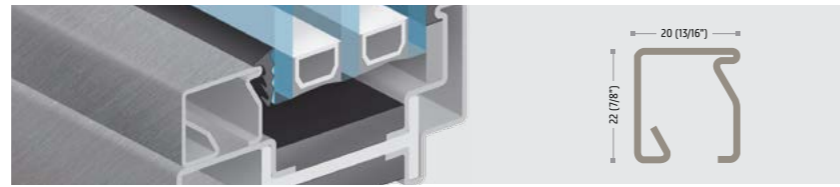

metal

available in GALVANIZED STEEL - CORTEN STEEL - STAINLESS STEEL - BRASS

P.1007 square glazing bead