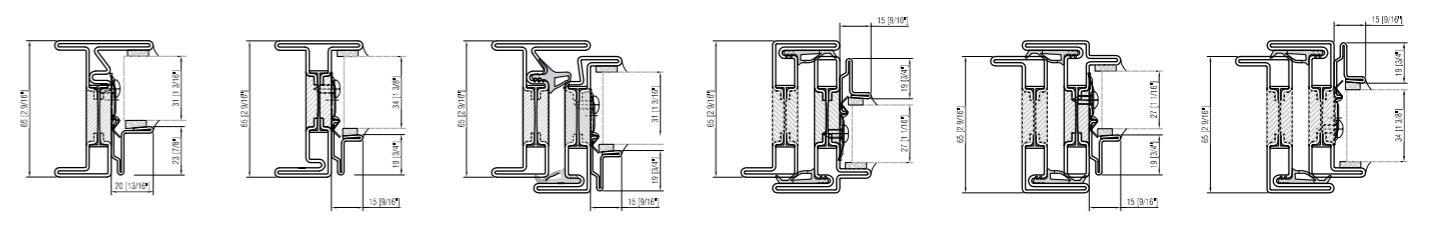

- FIXED FRAME 20mm (13/16") leg interior glazing bead
- FIXED FRAME 15mm (9/16") leg interior glazing bead
- WINDOW/DOOR open in interior glazing bead
- WINDOW/DOOR open in exterior glazing bead
- WINDOW/DOOR open out interior glazing bead
- WINDOW/DOOR open out exterior glazing bead