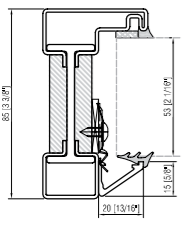

FIXED FRAME interior glazing bead