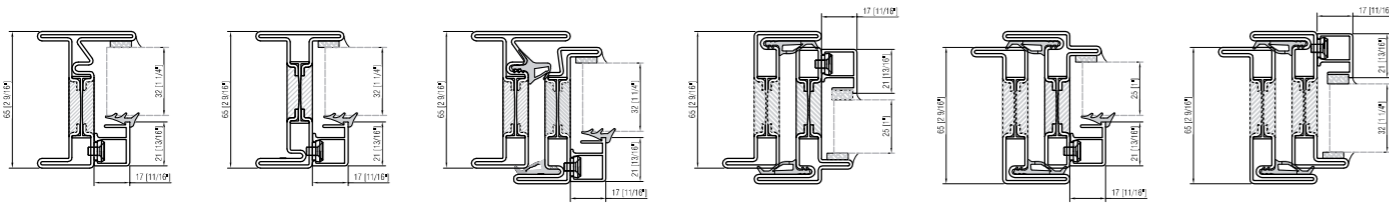

- FIXED FRAME 20mm (13/16") leg interior glazing bead
- FIXED FRAME 15mm (9/16") leg interior glazing bead
- WINDOW/DOOR open in interior glazing bead
- WINDOW/DOOR open in exterior glazing bead
- WINDOW/DOOR open out interior glazing bead
- WINDOW/DOOR open out exterior glazing bead