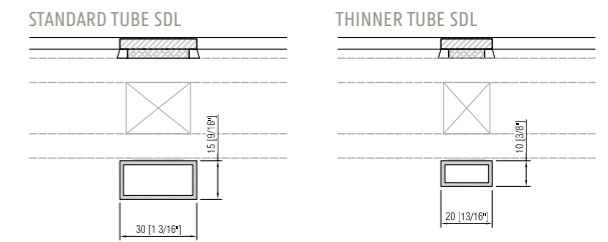

TUBE SDL AVAILABLE FOR: PA.2641