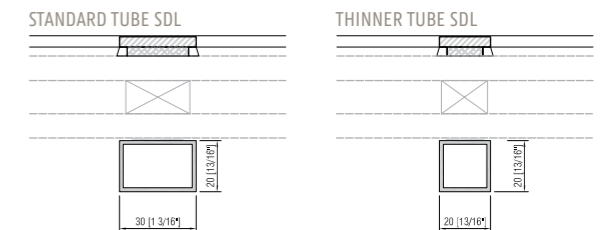

TUBE SDL AVAILABLE FOR: PA.2608, PA.2607, PA.2640