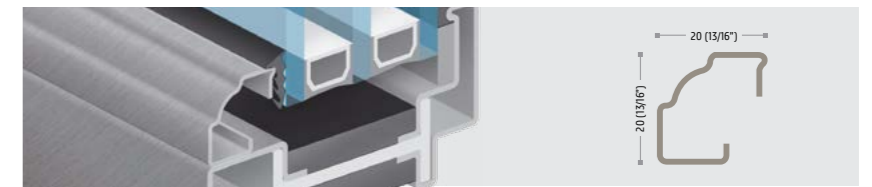

P.2028 gothic glazing bead