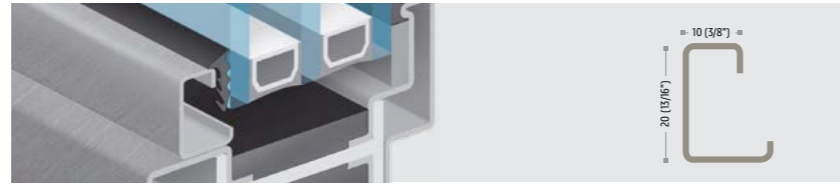

# metal

available in GALVANIZED STEEL - CORTEN STEEL - STAINLESS STEEL - BRASS

P.2015  
square glazing bead

FIXED FRAME interior glazing bead

WINDOW open in interior glazing bead

DOOR open out interior glazing bead