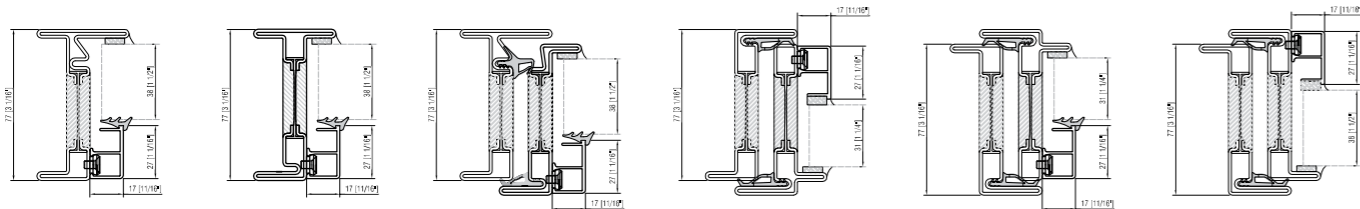

- FIXED FRAME 20mm (13/16") leg interior glazing bead
- FIXED FRAME 15mm (9/16") leg interior glazing bead
- WINDOW/DOOR open in interior glazing bead
- WINDOW/DOOR open in exterior glazing bead
- WINDOW/DOOR open out interior glazing bead
- WINDOW/DOOR open out exterior glazing bead