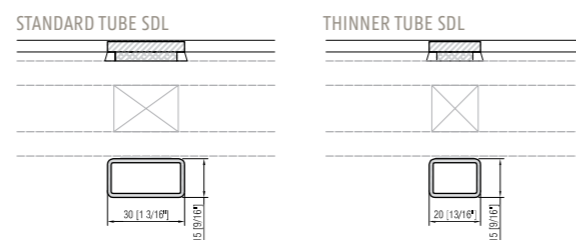

TUBE SDL AVAILABLE FOR: P.2607 PA.2606