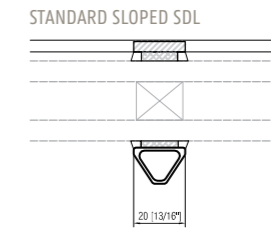

aluminum

available for
GALVANIZED STEEL POWDER COATED

SLOPED SDL AVAILABLE FOR: PA.2629