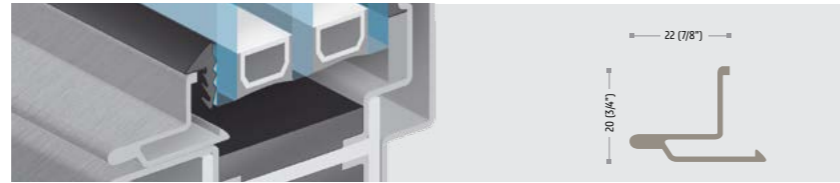

aluminum

available for GALVANIZED STEEL POWDER COATED

PA.2038
L glazing bead