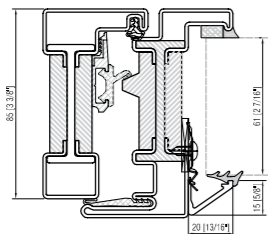

WINDOW open in interior glazing bead