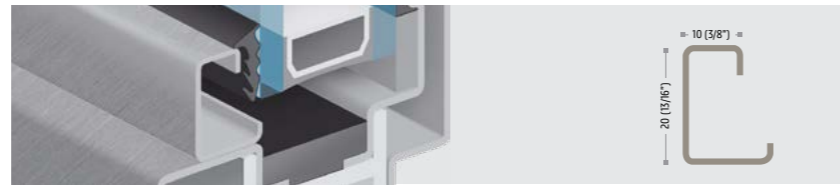

# metal

available in GALVANIZED STEEL - CORTEN STEEL - STAINLESS STEEL - BRASS

P.2015  
square glazing bead

FIXED FRAME interior glazing bead

WINDOW open in interior glazing bead

DOOR open out interior glazing bead