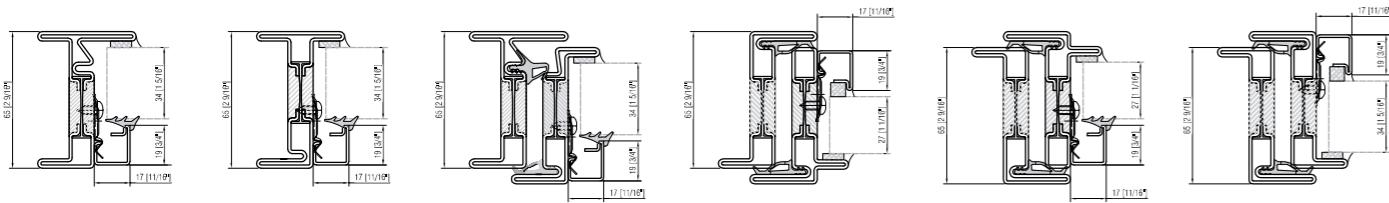

### P.2607

square glazing bead

- FIXED FRAME 20mm (13/16") leg interior glazing bead
- FIXED FRAME 15mm (9/16") leg interior glazing bead
- WINDOW/DOOR open in interior glazing bead
- WINDOW/DOOR open in exterior glazing bead
- WINDOW/DOOR open out interior glazing bead
- WINDOW/DOOR open out exterior glazing bead