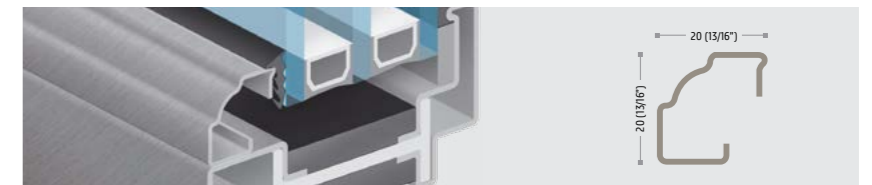

P.2028 gothic glazing bead