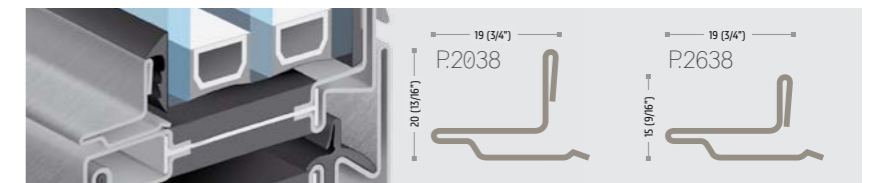

P.2038
P.2638
L glazing bead