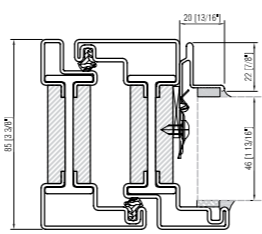

# aluminum

available for GALVANIZED STEEL POWDER COATED

PA.2038  
L glazing bead

FIXED FRAME interior glazing bead

WINDOW open in interior glazing bead

DOOR open out interior glazing bead

WINDOW open out exterior glazing bead