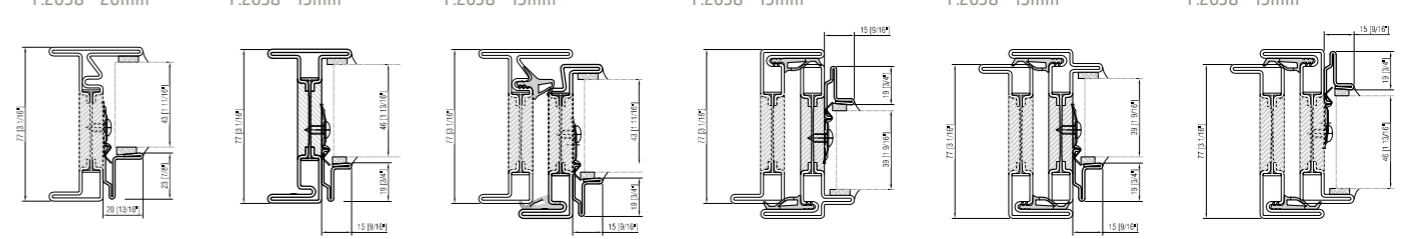

P.2028 gothic glazing bead

- FIXED FRAME 20mm (13/16") leg interior glazing bead
- FIXED FRAME 15mm (9/16") leg interior glazing bead
- WINDOW/DOOR open in interior glazing bead
- WINDOW/DOOR open in exterior glazing bead
- WINDOW/DOOR open out interior glazing bead
- WINDOW/DOOR open out exterior glazing bead

P.2038  
P.2638  
L glazing bead

- FIXED FRAME 20mm (13/16") leg interior glazing bead
- FIXED FRAME 15mm (9/16") leg interior glazing bead
- WINDOW/DOOR open in interior glazing bead
- WINDOW/DOOR open in exterior glazing bead
- WINDOW/DOOR open out interior glazing bead
- WINDOW/DOOR open out exterior glazing bead