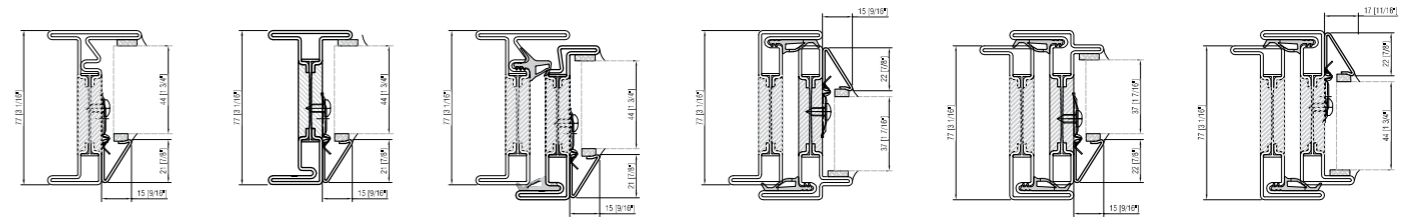

- FIXED FRAME 20mm (13/16") leg interior glazing bead
- FIXED FRAME 15mm (9/16") leg interior glazing bead
- WINDOW/DOOR open in interior glazing bead
- WINDOW/DOOR open in exterior glazing bead
- WINDOW/DOOR open out interior glazing bead
- WINDOW/DOOR open out exterior glazing bead