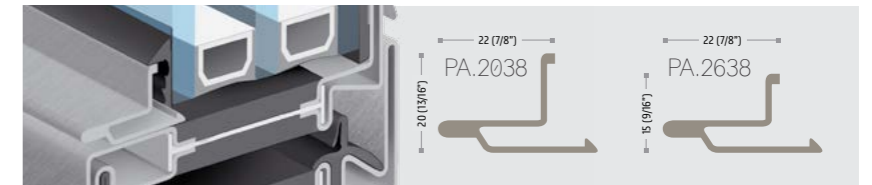

PA.2038 PA.2638 L glazing bead