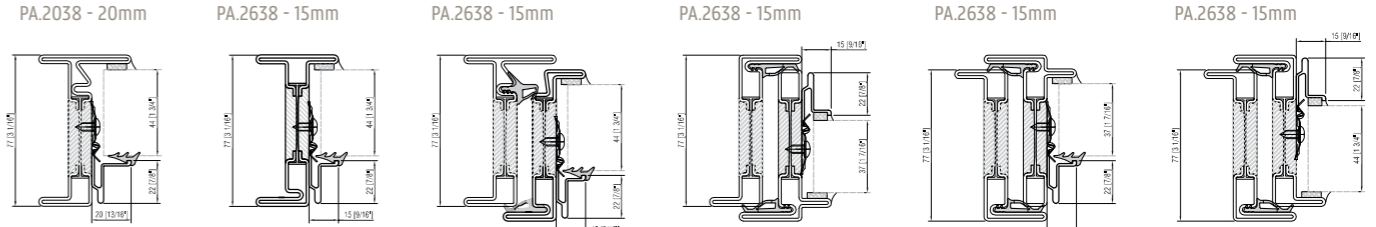

- FIXED FRAME 20mm (13/16") leg interior glazing bead
- FIXED FRAME 15mm (9/16") leg interior glazing bead
- WINDOW/DOOR open in interior glazing bead
- WINDOW/DOOR open in exterior glazing bead
- WINDOW/DOOR open out interior glazing bead
- WINDOW/DOOR open out exterior glazing bead