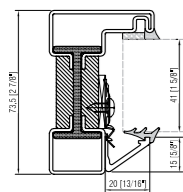

FIXED FRAME interior glazing bead