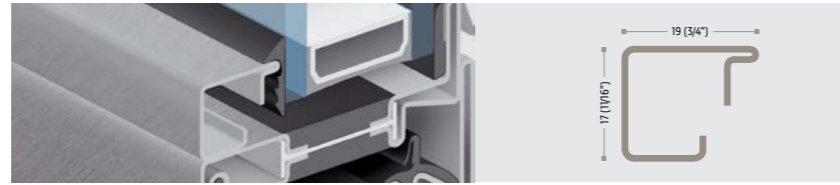

### P.2607

square glazing bead

- FIXED FRAME 20mm (13/16") leg interior glazing bead
- FIXED FRAME 15mm (9/16") leg interior glazing bead
- WINDOW/DOOR open in interior glazing bead
- WINDOW/DOOR open in exterior glazing bead
- WINDOW/DOOR open out interior glazing bead
- WINDOW/DOOR open out exterior glazing bead