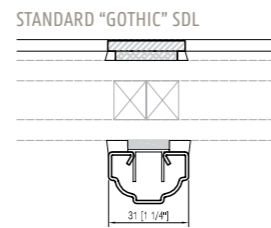

# aluminum

available for  
GALVANIZED STEEL POWDER COATED

SLOPED SDL AVAILABLE FOR: PA.2629

SLOPED SDL AVAILABLE FOR: PA.2629

TUBE SDL AVAILABLE FOR: PA.2608 PA.2607 PA.2640

GOTHIC SDL AVAILABLE FOR: P.2028