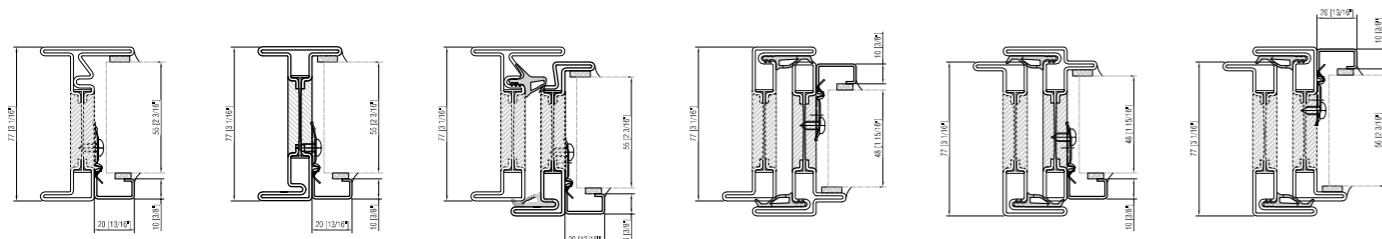

P.2606 square glazing bead

- FIXED FRAME 20mm (13/16") leg interior glazing bead
- FIXED FRAME 15mm (9/16") leg interior glazing bead
- WINDOW/DOOR open in interior glazing bead
- WINDOW/DOOR open in exterior glazing bead
- WINDOW/DOOR open out interior glazing bead
- WINDOW/DOOR open out exterior glazing bead

P.2015 square glazing bead

- FIXED FRAME 20mm (13/16") leg interior glazing bead
- FIXED FRAME 15mm (9/16") leg interior glazing bead
- WINDOW/DOOR open in interior glazing bead
- WINDOW/DOOR open in exterior glazing bead
- WINDOW/DOOR open out interior glazing bead
- WINDOW/DOOR open out exterior glazing bead