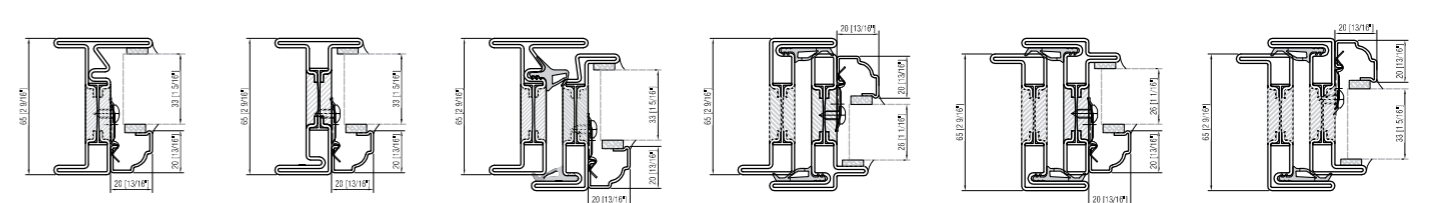

### P.2629

sloped glazing bead

- FIXED FRAME 20mm (13/16") leg interior glazing bead
- FIXED FRAME 15mm (9/16") leg interior glazing bead
- WINDOW/DOOR open in interior glazing bead
- WINDOW/DOOR open in exterior glazing bead
- WINDOW/DOOR open out interior glazing bead
- WINDOW/DOOR open out exterior glazing bead

### P.2028

gothic glazing bead

- FIXED FRAME 20mm (13/16") leg interior glazing bead
- FIXED FRAME 15mm (9/16") leg interior glazing bead
- WINDOW/DOOR open in interior glazing bead
- WINDOW/DOOR open in exterior glazing bead
- WINDOW/DOOR open out interior glazing bead
- WINDOW/DOOR open out exterior glazing bead