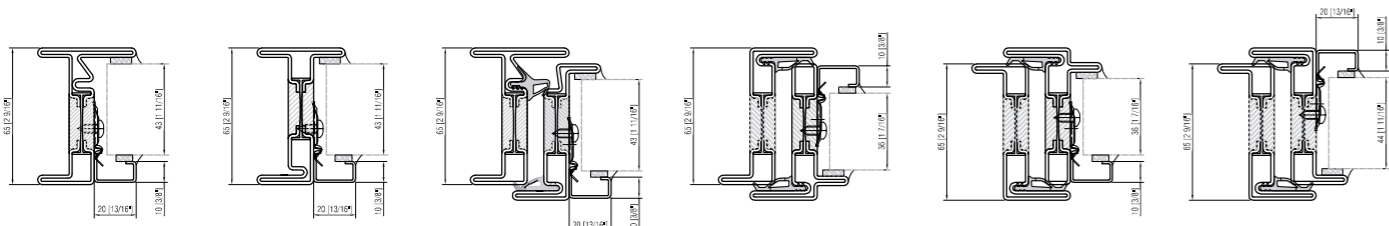

### P.2606

square glazing bead

- FIXED FRAME 20mm (13/16") leg interior glazing bead
- FIXED FRAME 15mm (9/16") leg interior glazing bead
- WINDOW/DOOR open in interior glazing bead
- WINDOW/DOOR open in exterior glazing bead
- WINDOW/DOOR open out interior glazing bead
- WINDOW/DOOR open out exterior glazing bead

### P.2015

square glazing bead

- FIXED FRAME 20mm (13/16") leg interior glazing bead
- FIXED FRAME 15mm (9/16") leg interior glazing bead
- WINDOW/DOOR open in interior glazing bead
- WINDOW/DOOR open in exterior glazing bead
- WINDOW/DOOR open out interior glazing bead
- WINDOW/DOOR open out exterior glazing bead