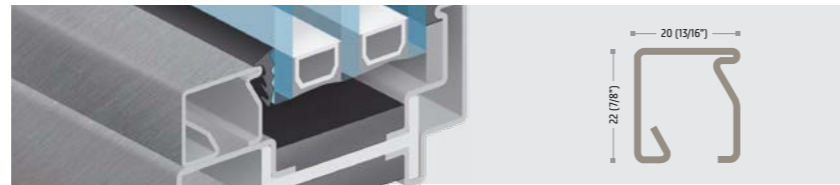

metal

available in GALVANIZED STEEL - CORTEN STEEL - STAINLESS STEEL - BRASS

P.1007 square glazing bead