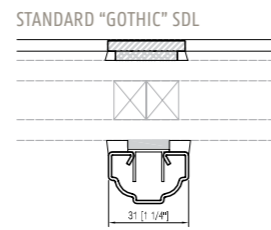

GOTHIC SDL AVAILABLE FOR: P.2028