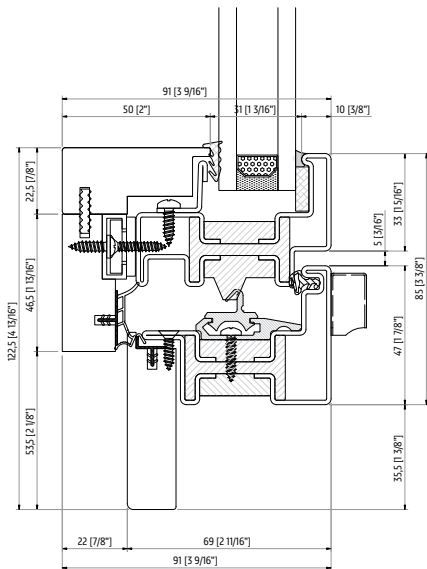

ALFA metal wood

- ① internal solid wood cladding
- ② maximum glazing pocket of 51mm (2")
- ③ fitting groove for hardware
- ④ flush on the exterior and rebated on the interior
- ⑤ frame with weep system and triple gasket
- ⑥ structural thermal break in polyamide and polyurethane