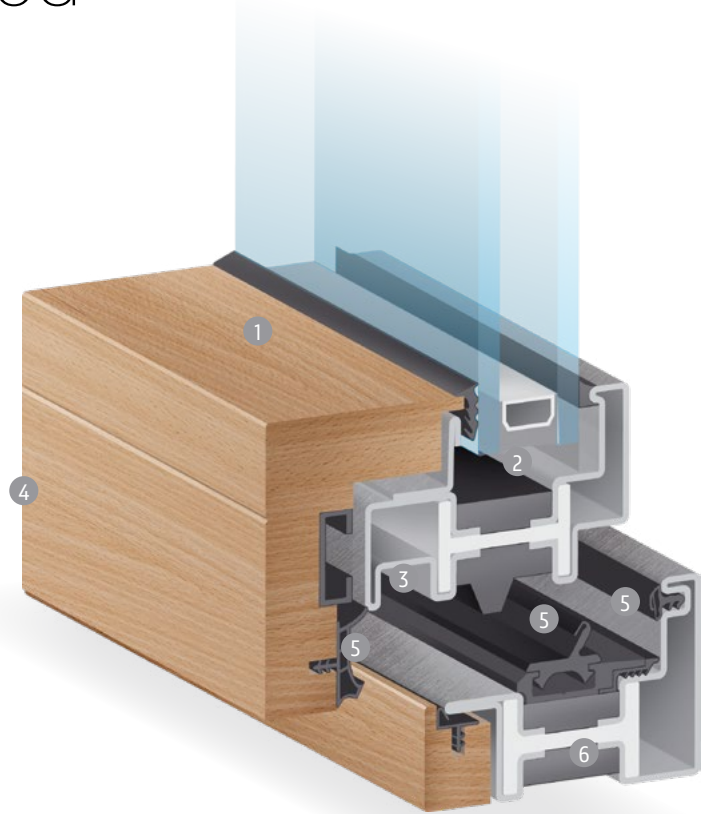

ALFA metal wood

- ① internal solid wood cladding
- ② maximum glazing pocket of 51mm (2")
- ③ fitting groove for hardware
- ④ flush on the exterior and rebated on the interior
- ⑤ frame with weep system and triple gasket
- ⑥ structural thermal break in polyamide and polyurethane