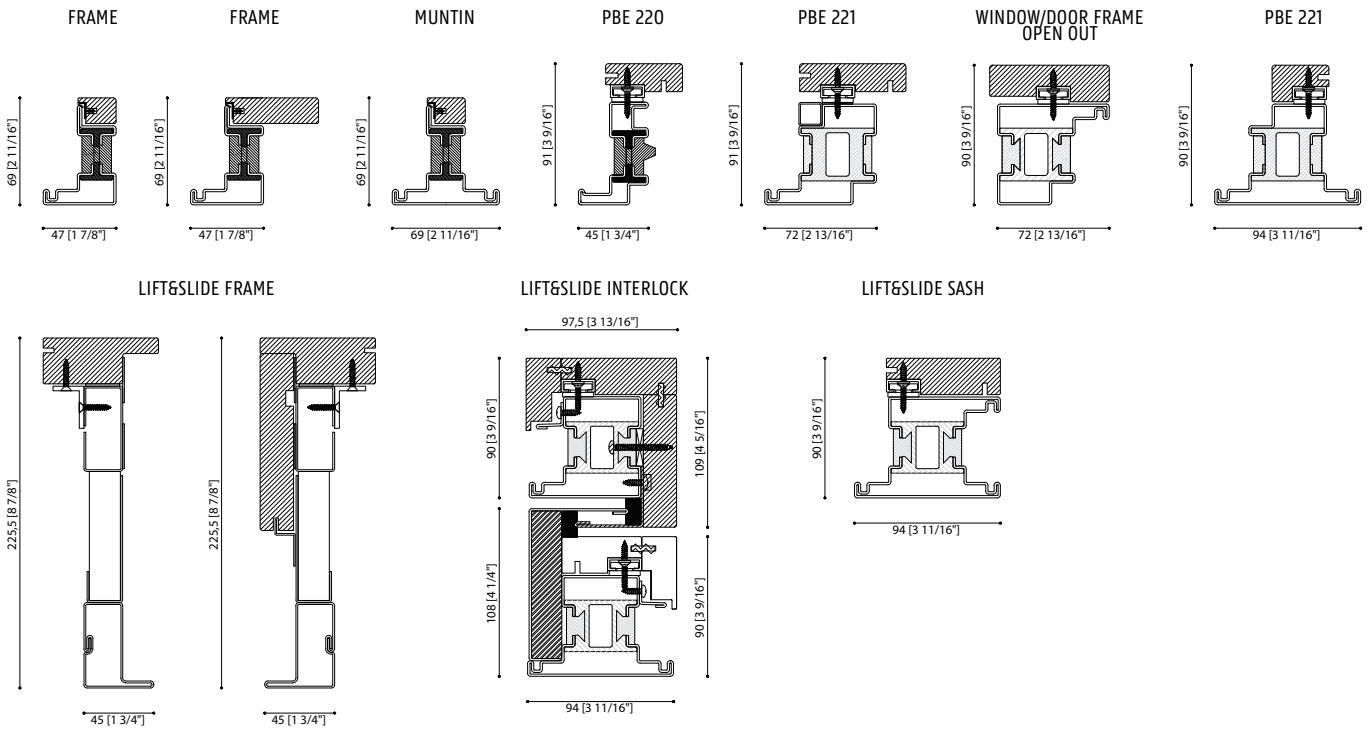

profiles

BROMBAL

discoverbrombal.com