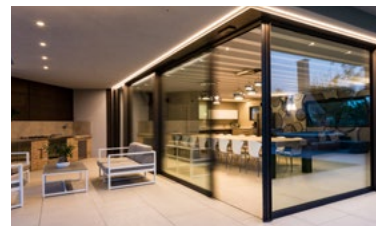

ARCHED TOP
SHAPED AND CURVED UNITS

Other options

Operable glass wall & Gizmo

Flush track available for L&S

Custom shapes

Curtain Wall

Skylight

Automation available