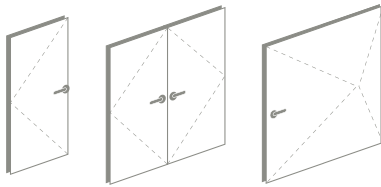

Discover BROMBAL

Configurations and sizes

FIXED WINDOW

up to: 22' 11" x 10' 6" / 6985 x 3200mm

SINGLE CASEMENT
FRENCH CASEMENT
AWNING
HOPPER
PIVOT WINDOW

up to: 5' x 10' / 1524 x 3048mm
up to: 10' x 10' / 3048 x 3048mm
up to: 7' x 2' / 2134 x 610mm
up to: 7' x 2' / 2134 x 610mm
up to: 6' x 7'3" / 1829 x 2210mm

SINGLE DOOR
FRENCH DOORS
PIVOT DOORS

up to: 5' x 10' / 1524 x 3048mm
up to: 10' x 10' / 3048 x 3048mm
up to: 9'3" x 13'11" / 2819 x 4242mm

BIFOLD DOORS
LIFT AND SLIDE

each panel up to: 5' x 10' / 1524 x 3048mm
each panel up to: 18' x 10' / 5486 x 3048mm

ARCHED TOP
SHAPED AND CURVED UNITS

Other options

Operable glass wall & Gizmo

Flush track available for L&S

Custom shapes

Curtain Wall

Skylight

Automation available