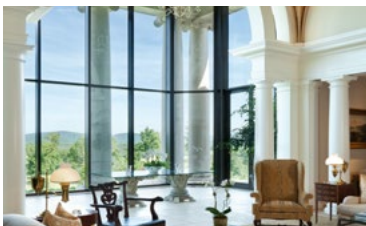

ARCHED TOP
SHAPED AND CURVED UNITS

Other options

Operable glass wall & Gizmo

Flush track available for L&S

Custom shapes

Curtain Wall

Skylight

Automation available