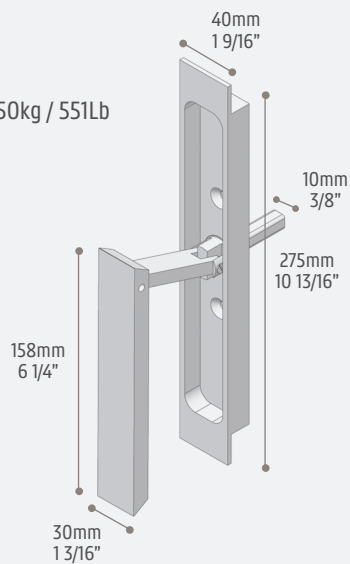

EBE

FLUSH LIFT-SLIDING DOOR HANDLE

This handle is completely hidden inside the frame of the lift-slide door. Perfect for essential and minimal design

SYSTEM	WINDOWS & DOORS TYPOLOGY
EBE	Lift and Slide Doors

art. 022 - SHORT

Short handle up to 250kg / 551lb

art. 022 - LONG

Stainless steel
scotch brite

Stainless steel
glass blasted
blackened

Burnished brass

Cor-Ten

Painted