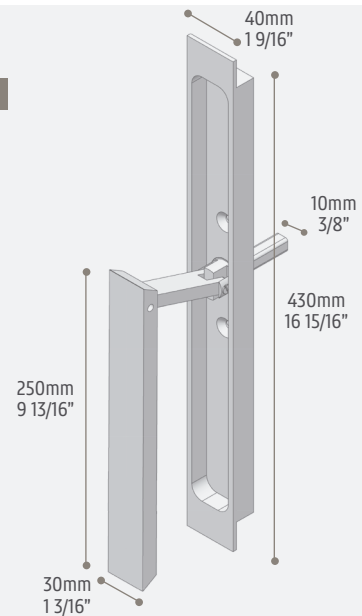

EBE

FLUSH LIFT-SLIDING DOOR HANDLE

This handle is completely hidden inside the frame of the lift-slide door. Perfect for essential and minimal design

SYSTEM	WINDOWS & DOORS TYPOLOGY
EBE	Lift and Slide Doors

art. 022 - SHORT

Short handle up to 250kg / 551lb

art. 022 - LONG

Stainless steel
scotch brite

Stainless steel
glass blasted
blackened

Burnished brass

Cor-Ten

Painted