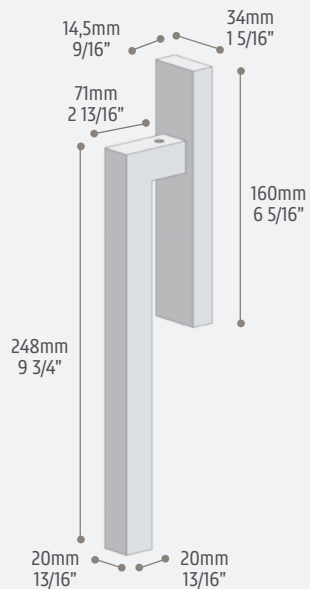

EBE SQUARE LIFT-SLIDE DOOR HANDLE

This handle with a refined edge is perfect for minimal and modern design

SYSTEM	WINDOWS & DOORS TYPOLOGY
EBE	Lift and Slide Doors

art. 019

Stainless steel
scotch brite

Stainless steel
glass blasted
blackened