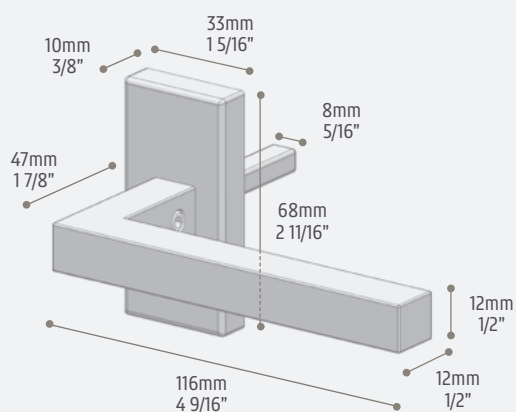

OS2 & EBE

SQUARE DOOR HANDLE

This handle with a refined edge
is perfect for minimal and modern design

SYSTEM	WINDOWS & DOORS TYPOLOGY
OS2	Doors / Vertical Pivot / Bifold
EBE	

art. 001 - WIDE

art. 001 - NARROW