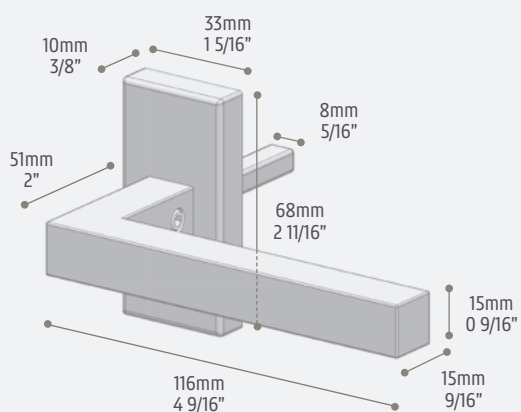

OS2 & EBE

SQUARE DOOR HANDLE

This handle with a refined edge
is perfect for minimal and modern design

SYSTEM	WINDOWS & DOORS TYPOLOGY
OS2	Doors / Vertical Pivot / Bifold
EBE	

art. 001 - WIDE

art. 001 - NARROW