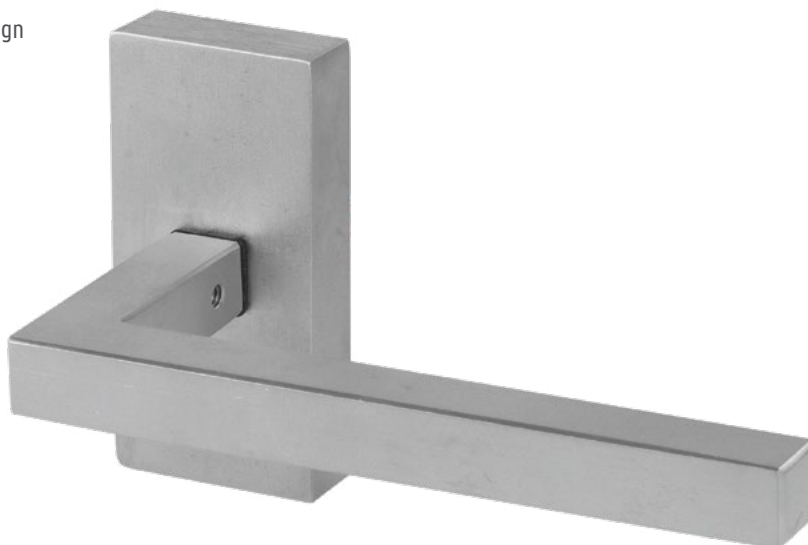

OS2 & EBE

SQUARE DOOR HANDLE

This handle with a refined edge
is perfect for minimal and modern design

SYSTEM	WINDOWS & DOORS TYPOLOGY
OS2	Doors / Vertical Pivot / Bifold
EBE	

art. 001 - WIDE

art. 001 - NARROW

Stainless steel
scotch bite

Stainless steel
glass blasted
blackened

Burnished brass

Cor-Ten

Painted