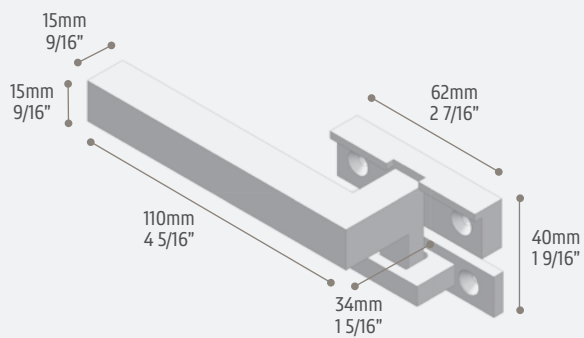

OS2 & EBE

SQUARE CAM HANDLE

This cam handle with a refined edge
is perfect for minimal and modern design

| SYSTEM | WINDOWS & DOORS TYPOLOGY |
|--------|--------------------------|
| OS2 | Awning |
| EBE | |

art. 009 - WIDE

art. 009 - NARROW

Stainless steel
scotch brite

Stainless steel
glass blasted
blackened

Burnished brass

Cor-Ten

Painted