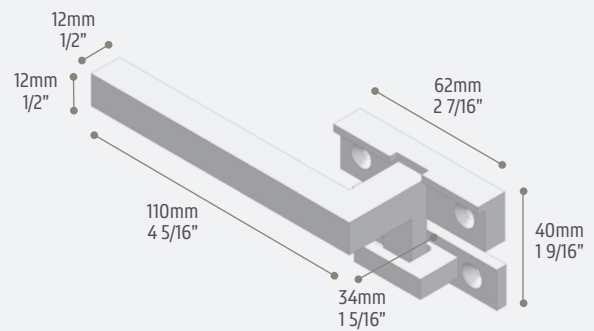

OS2 & EBE

SQUARE CAM HANDLE

This cam handle with a refined edge
is perfect for minimal and modern design

| SYSTEM | WINDOWS & DOORS TYPOLOGY |
|--------|--------------------------|
| OS2 | Awning |
| EBE | |

art. 009 - WIDE

art. 009 - NARROW

Stainless steel
scotch brite

Stainless steel
glass blasted
blackened

Burnished brass

Cor-Ten

Painted