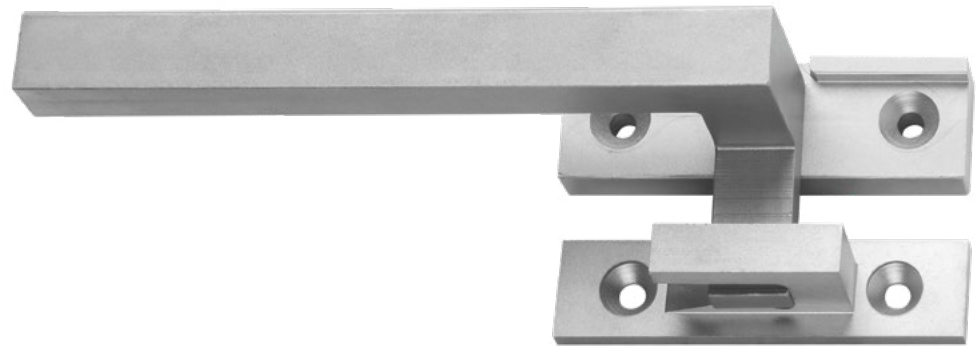

OS2 & EBE

SQUARE CAM HANDLE

This cam handle with a refined edge
is perfect for minimal and modern design

| SYSTEM | WINDOWS & DOORS TYPOLOGY |
|--------|--------------------------|
| OS2 | Awning |
| EBE | |

art. 009 - WIDE

art. 009 - NARROW

Stainless steel
scotch brite

Stainless steel
glass blasted
blackened

Burnished brass

Cor-Ten

Painted