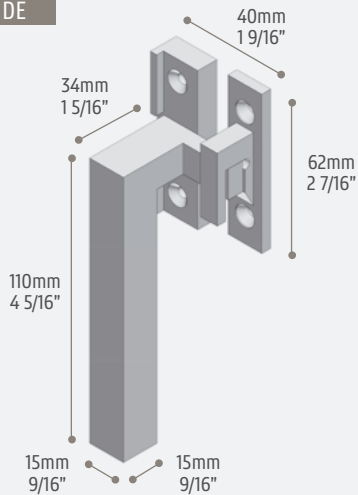

# SQUARE CAM HANDLE

This cam handle with a refined edge is perfect for minimal and modern design

MULTIPOINT OPTIONS

SYSTEM	WINDOWS & DOORS TYPOLOGY
OS2	Casement
EBE	

art. 011 - WIDE

art. 011 - NARROW

Stainless steel  
scotch brite