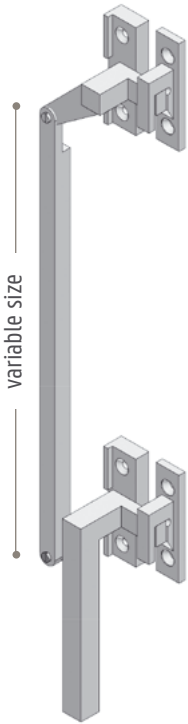

# SQUARE CAM HANDLE

This cam handle with a refined edge is perfect for minimal and modern design

MULTIPOINT OPTIONS

SYSTEM	WINDOWS & DOORS TYPOLOGY
OS2	Casement
EBE	

art. 011 - WIDE

art. 011 - NARROW

Stainless steel  
scotch brite

Stainless steel  
glass blasted  
blackened

Burnished brass

Cor-Ten

Painted