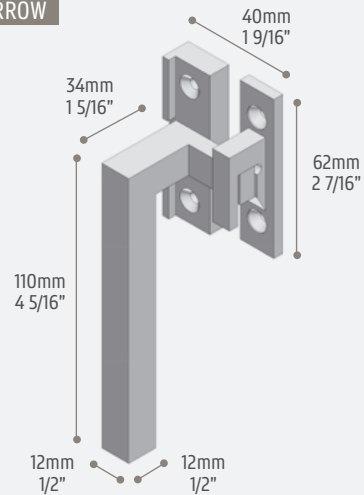

# SQUARE CAM HANDLE

This cam handle with a refined edge is perfect for minimal and modern design

MULTIPOINT OPTIONS

SYSTEM	WINDOWS & DOORS TYPOLOGY
OS2	Casement
EBE	

art. 011 - WIDE

art. 011 - NARROW

Stainless steel  
scotch brite