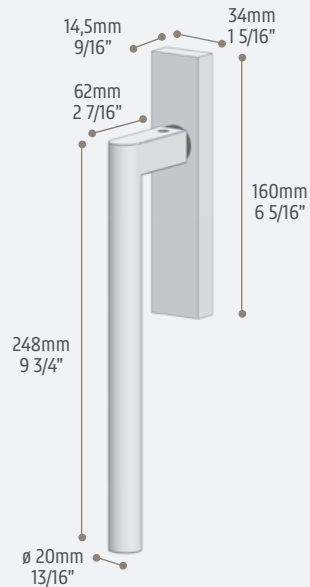

EBE ROUND LIFT-SLIDE DOOR HANDLE

This handle with a round shape is perfect for classic and elegant design

SYSTEM	WINDOWS & DOORS TYPOLOGY
EBE	Lift and Slide Doors

art. 020

Stainless steel
scotch brite

Stainless steel
glass blasted
blackened