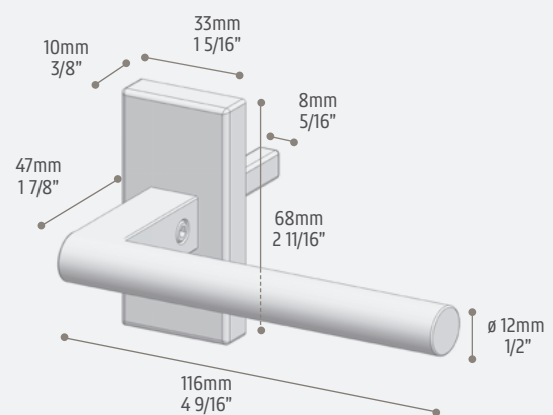

# ROUND DOOR HANDLE

This handle with a round shape is perfect for classic and elegant design

SYSTEM	WINDOWS & DOORS TYPOLOGY
OS2	Doors / Vertical Pivot / Bifold
EBE	

art. 002 - WIDE

art. 002 - NARROW

Stainless steel  
scotch brite