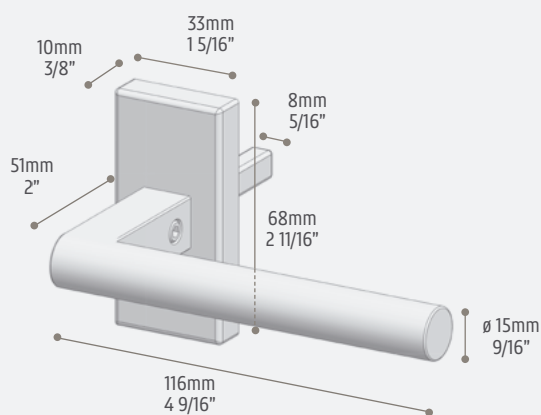

# ROUND DOOR HANDLE

This handle with a round shape is perfect for classic and elegant design

SYSTEM	WINDOWS & DOORS TYPOLOGY
OS2	Doors / Vertical Pivot / Bifold
EBE	

art. 002 - WIDE

art. 002 - NARROW

Stainless steel  
scotch brite