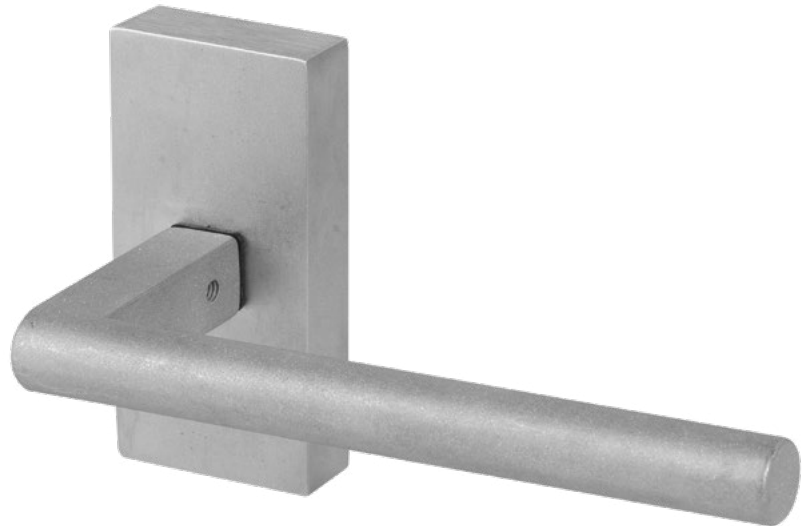

# ROUND DOOR HANDLE

This handle with a round shape is perfect for classic and elegant design

SYSTEM	WINDOWS & DOORS TYPOLOGY
OS2	Doors / Vertical Pivot / Bifold
EBE	

art. 002 - WIDE

art. 002 - NARROW

Stainless steel  
scotch brite