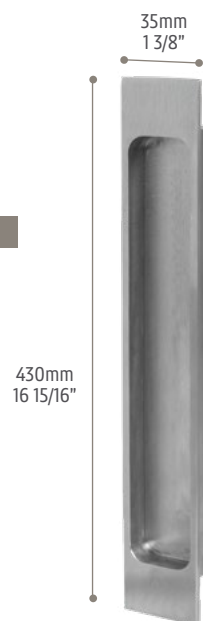

LIFT & SLIDE ACCESSORIES

PULL HANDLE

art. 026 - SHORT

art. 026 - LONG

Stainless steel
scotch brite

Stainless steel
glass blasted
blackened

Burnished brass

Cor-Ten

Painted

EDGE PULL HANDLE

art. 027

Raw
stainless steel

Blackened
stainless steel

Burnished brass