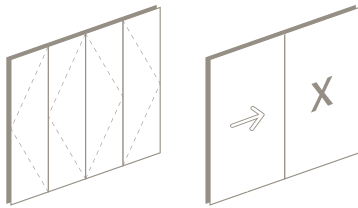

Discover BROMBAL

Configurations and sizes

FIXED WINDOW up to: 22' 11" x 10' 6"

SINGLE CASEMENT up to: 5' x 10'
 FRENCH CASEMENT up to: 10' x 10'
 AWNING up to: 7' x 2'
 HOPPER up to: 7' x 2'
 PIVOT WINDOW up to: 6' x 7'3"

SINGLE DOOR up to: 5' x 10'
 FRENCH DOORS up to: 10' x 10'
 PIVOT DOORS up to: 9'3" x 13'11"

BIFOLD DOORS up to: 5' x 10'
 LIFT AND SLIDE up to: 18' x 10'

ARCHED TOP SHAPED AND CURVED UNITS

Other options

Operable glass wall & Gizmo

Flush track available for L&S

Custom shapes

Curtain Wall

Skylight

Automation available

Certifications