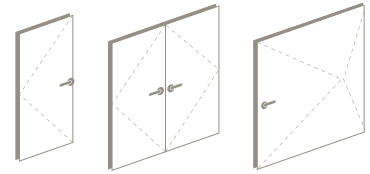

Discover BROMBAL

Configurations and sizes

FIXED WINDOW up to: 22' 11" x 10' 6"

SINGLE CASEMENT up to: 5' x 10'
 FRENCH CASEMENT up to: 10' x 10'
 AWNING up to: 7' x 2'
 HOPPER up to: 7' x 2'
 PIVOT WINDOW up to: 6' x 7'3"

SINGLE DOOR up to: 5' x 10'
 FRENCH DOORS up to: 10' x 10'
 PIVOT DOORS up to: 9'3" x 13'11"

BIFOLD DOORS up to: 5' x 10'
 LIFT AND SLIDE up to: 18' x 10'

ARCHED TOP SHAPED AND CURVED UNITS

Other options

Operable glass wall & Gizmo

Flush track available for L&S

Custom shapes

Curtain Wall

Skylight

Automation available

Certifications