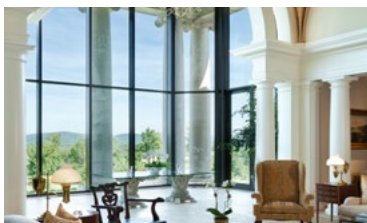

Operable glass wall & Gizmo

Flush track available for L&S

Custom shapes

Curtain Wall

Skylight

Automation available

Certifications