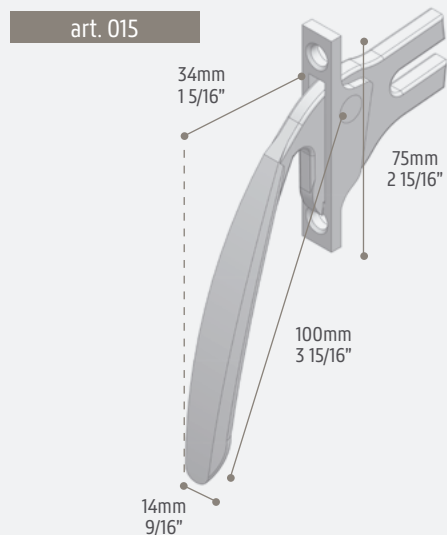

OS2

ROTO OPERATOR CRANK HANDLE + MULTIPOINT HANDLE

| The roto operator works effectively for sashes.

MAXIMUM WINDOW SIZE 2'6"X5'

Without a screen any handle can be used.

SYSTEM	WINDOWS & DOORS TYPOLOGY
OS2	Casement