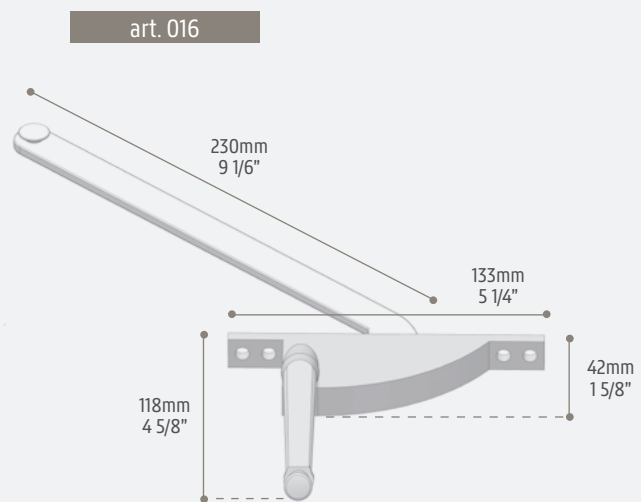

OS2

ROTO OPERATOR CRANK HANDLE + MULTIPOINT HANDLE

| The roto operator works effectively for sashes.

MAXIMUM WINDOW SIZE 2'6"X5'

Without a screen any handle can be used.

SYSTEM	WINDOWS & DOORS TYPOLOGY
OS2	Casement