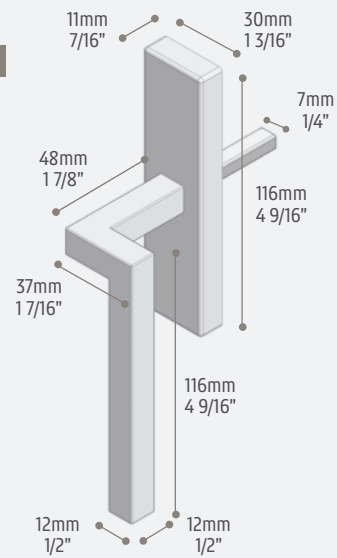

# OFFSET SQUARE WINDOW HANDLE

This handle with a refined edge is perfect for minimal and modern design. The shape allows the handle to be installed very close to the wall.

PULL HANDLE  
for EXTERNAL glazing bead

PULL HANDLE  
for INTERNAL glazing bead

SYSTEM	WINDOWS & DOORS TYPOLOGY
OS2	Casement

art. 005 - WIDE

art. 005 - NARROW

Stainless steel  
scotch brite

Stainless steel  
glass blasted  
blackened

Burnished brass