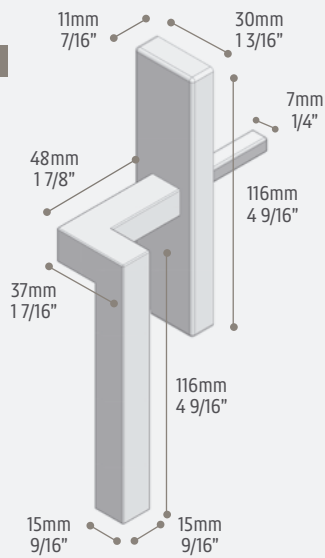

# OFFSET SQUARE WINDOW HANDLE

This handle with a refined edge is perfect for minimal and modern design. The shape allows the handle to be installed very close to the wall.

PULL HANDLE  
for EXTERNAL glazing bead

PULL HANDLE  
for INTERNAL glazing bead

SYSTEM	WINDOWS & DOORS TYPOLOGY
OS2	Casement

art. 005 - WIDE

art. 005 - NARROW

Stainless steel  
scotch brite

Stainless steel  
glass blasted  
blackened

Burnished brass