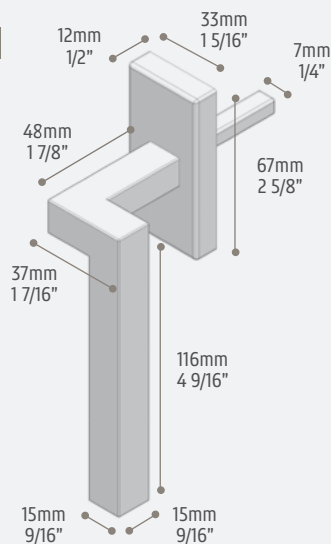

EBE

OFFSET SQUARE WINDOW HANDLE

This handle with a refined edge is perfect for minimal and modern design. The shape allows the handle to be installed very close to the wall.

SYSTEM	WINDOWS & DOORS TYPOLOGY
EBE	Casement

art. 008 - WIDE

art. 008 - NARROW

Stainless steel
scotch brite

Stainless steel
glass blasted
blackened

Burnished brass

Cor-Ten

Painted