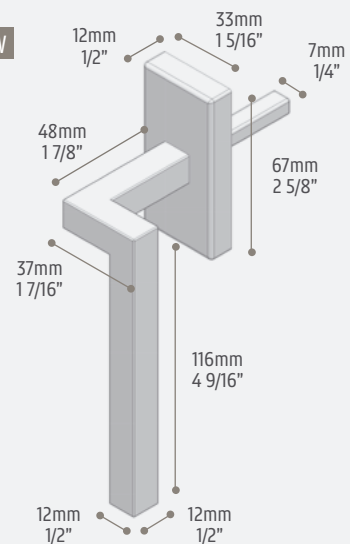

EBE

OFFSET SQUARE WINDOW HANDLE

This handle with a refined edge is perfect for minimal and modern design. The shape allows the handle to be installed very close to the wall.

SYSTEM	WINDOWS & DOORS TYPOLOGY
EBE	Casement

art. 008 - WIDE

art. 008 - NARROW

Stainless steel
scotch brite

Stainless steel
glass blasted
blackened

Burnished brass

Cor-Ten

Painted