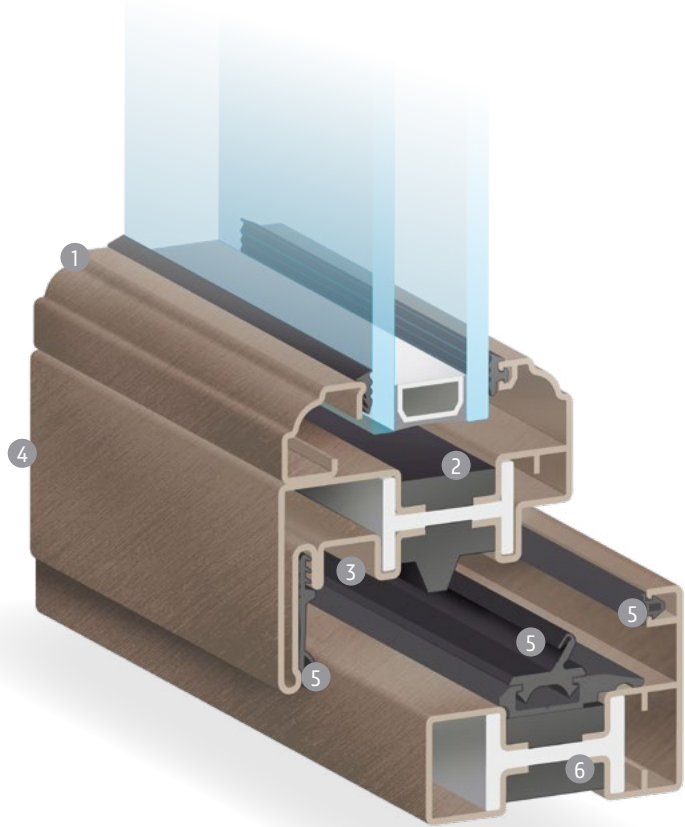

# ALFA classical

available in brass only

- ① glazing bead
- ② maximum glazing pocket of 32mm (1 1/4")
- ③ fitting groove for hardware
- ④ flush on the exterior and rebated on the interior
- ⑤ frame with weep system and triple gasket
- ⑥ structural thermal break in polyamide and polyurethane

## glazing bead

**FIXED FRAME**  
interior glazing bead

**WINDOW/DOOR**  
open in  
interior glazing bead

**WINDOW/DOOR**  
open out  
interior glazing bead

**WINDOW/DOOR**  
open out  
exterior glazing bead