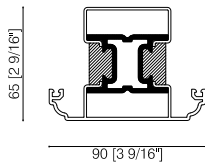

ALFA classical

available in brass only

- ① glazing bead
- ② maximum glazing pocket of 32mm (1 1/4")
- ③ fitting groove for hardware
- ④ flush on the exterior and rebated on the interior
- ⑤ frame with weep system and triple gasket
- ⑥ structural thermal break in polyamide and polyurethane

profiles

PBE 004

glazing bead

FIXED FRAME
interior glazing bead

WINDOW/DOOR
open in
interior glazing bead

WINDOW/DOOR
open out
interior glazing bead

WINDOW/DOOR
open out
exterior glazing bead

BROMBAL

discoverbrombal.com