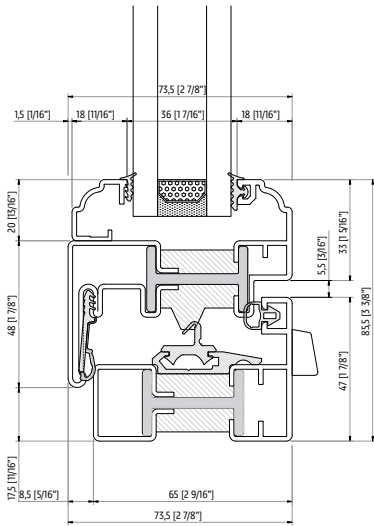

# ALFA classical

available in brass only

- ① glazing bead
- ② maximum glazing pocket of 32mm (1 1/4")
- ③ fitting groove for hardware
- ④ flush on the exterior and rebated on the interior
- ⑤ frame with weep system and triple gasket
- ⑥ structural thermal break in polyamide and polyurethane