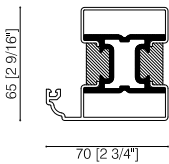

ALFA classical

available in brass only

- ① glazing bead
- ② maximum glazing pocket of 32mm (1 1/4")
- ③ fitting groove for hardware
- ④ flush on the exterior and rebated on the interior
- ⑤ frame with weep system and triple gasket
- ⑥ structural thermal break in polyamide and polyurethane

profiles

PBE 001

glazing bead

FIXED FRAME
interior glazing bead

WINDOW/DOOR
open in
interior glazing bead

WINDOW/DOOR
open out
interior glazing bead

WINDOW/DOOR
open out
exterior glazing bead

BROMBAL

discoverbrombal.com