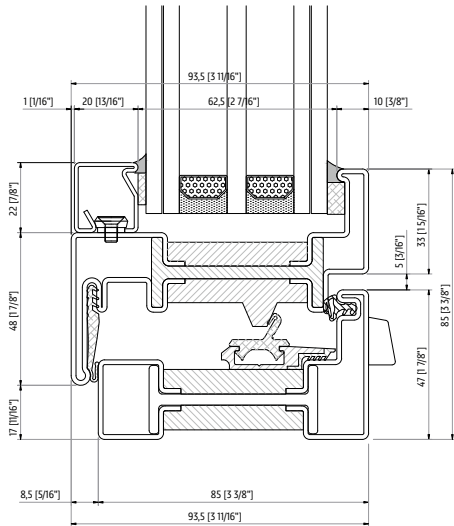

# ALFA 85

- ① glazing bead
- ② maximum glazing pocket of 67mm (2 5/8")
- ③ fitting groove for hardware
- ④ flush on the exterior and rebated on the interior
- ⑤ frame with weep system and triple gasket
- ⑥ structural thermal break in polyamide and polyurethane