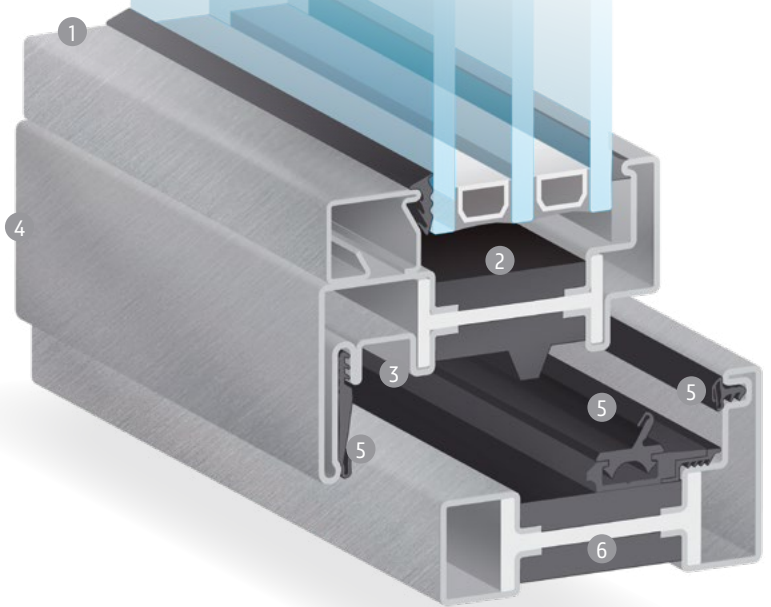

# ALFA 85

- ① glazing bead
- ② maximum glazing pocket of 67mm (2 5/8")
- ③ fitting groove for hardware
- ④ flush on the exterior and rebated on the interior
- ⑤ frame with weep system and triple gasket
- ⑥ structural thermal break in polyamide and polyurethane