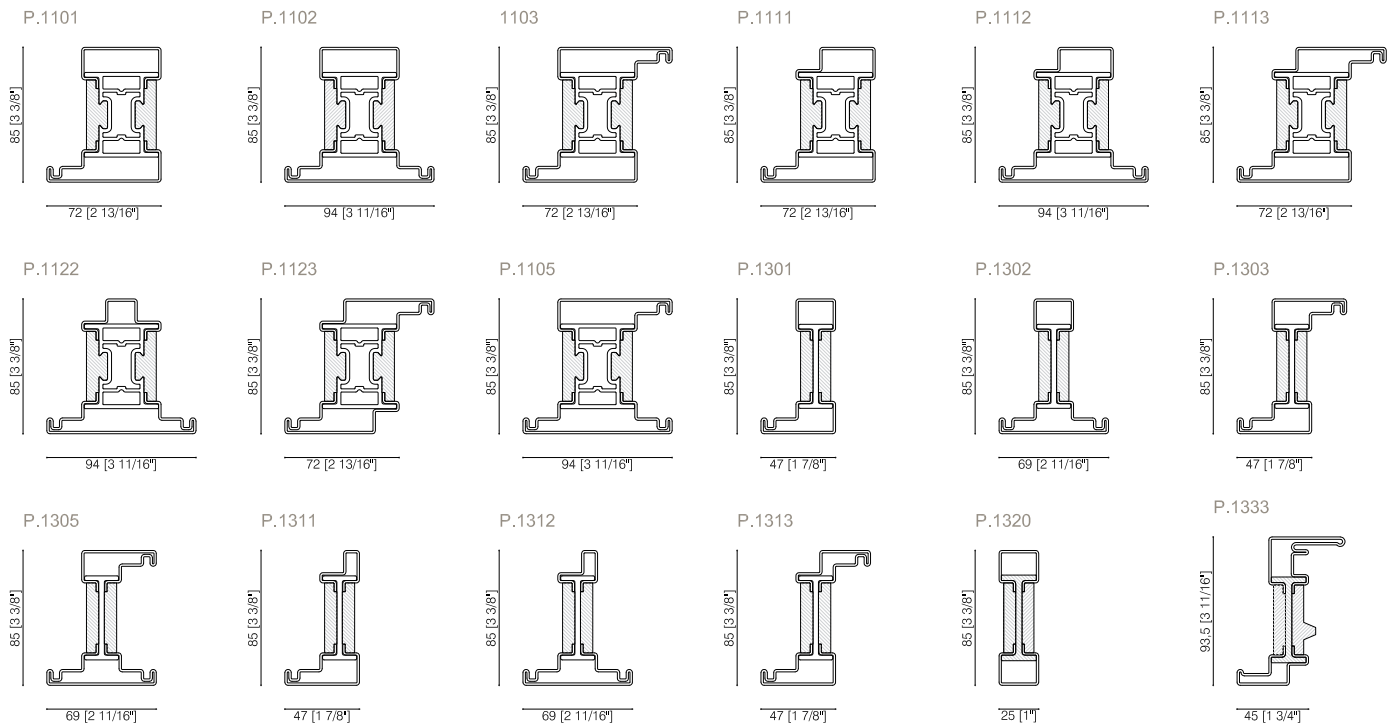

BROMBAL

discoverbrombal.com